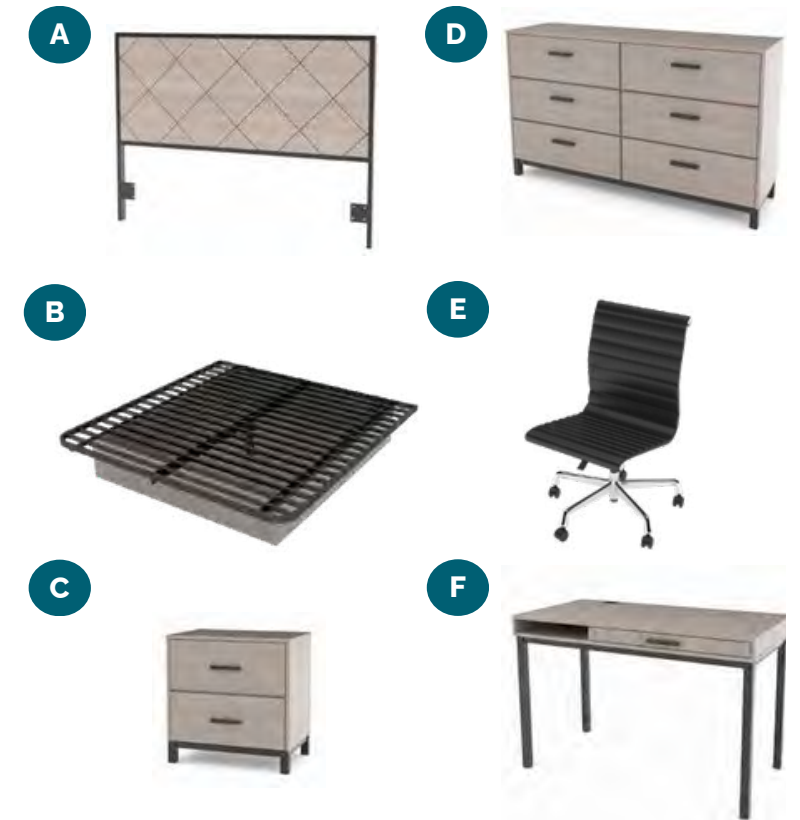

3100 - ELEMENT COLLECTION

A. Crosscut Full Headboard
ARB 3100XX 4H
54"W x 2"D x 44"H

D. 6 Drawer Dresser
ARB 3100XX DR
58"W x 16"D x 34"H

E. Ergo Task Chair
AHC 5037IPXL TSKNA
22"W x 21"D x 39"H

F. Desk w Drawer
ARB 3100XX DK48D
48"W x 30"D x 31"H