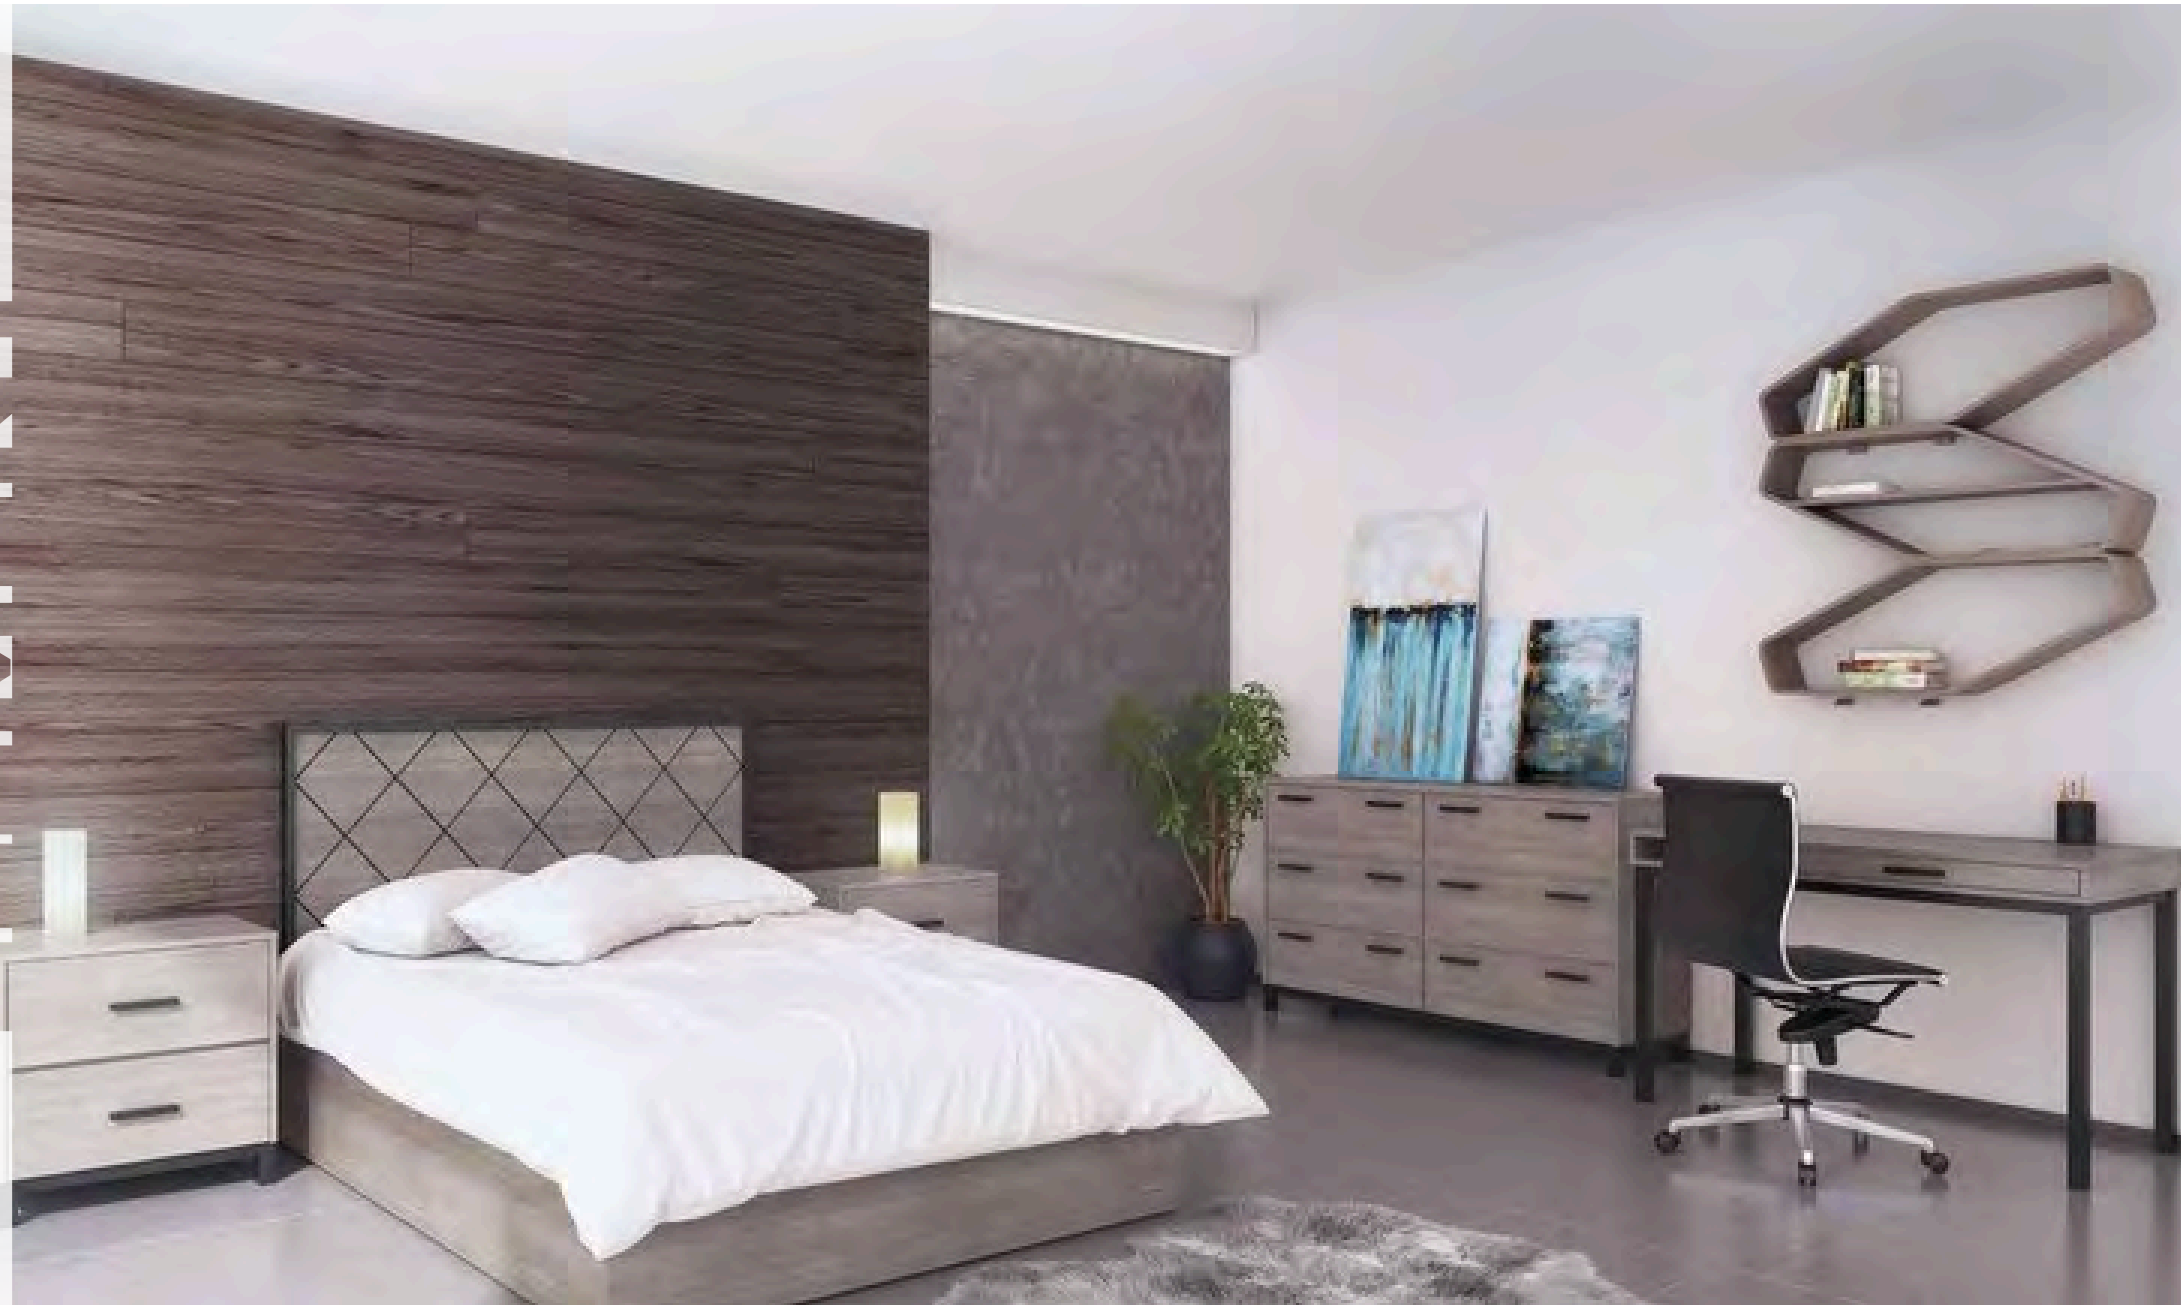

B. Full XL Bed Base
AHB 5700XX 4XLBM
KIT 54"W x 80"D x 17"H

C. 2 Drawer Nightstand
ARB 3100XX 24NSD24
24"W x 16"D x 24"H