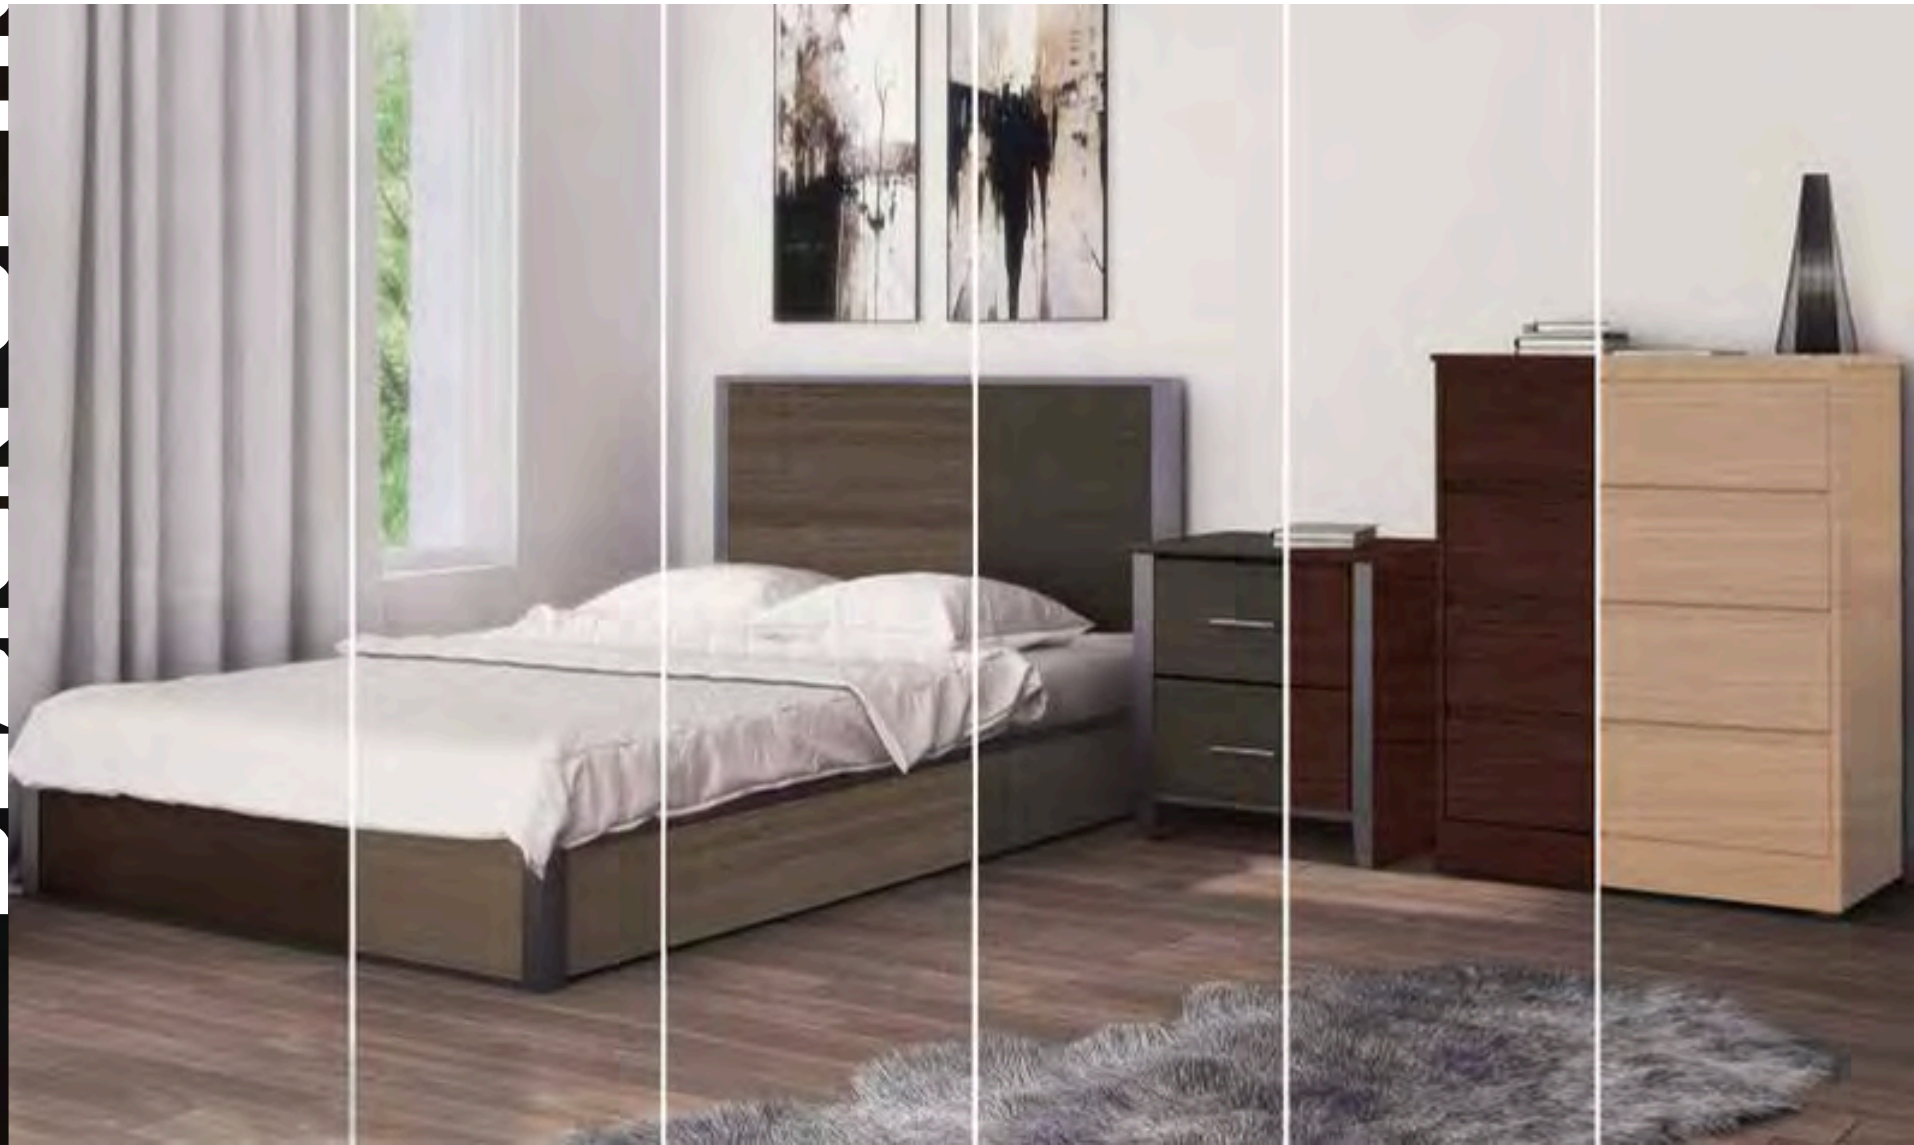

DESIGN OPTIONS

STANDARD LAMINATE COLORS