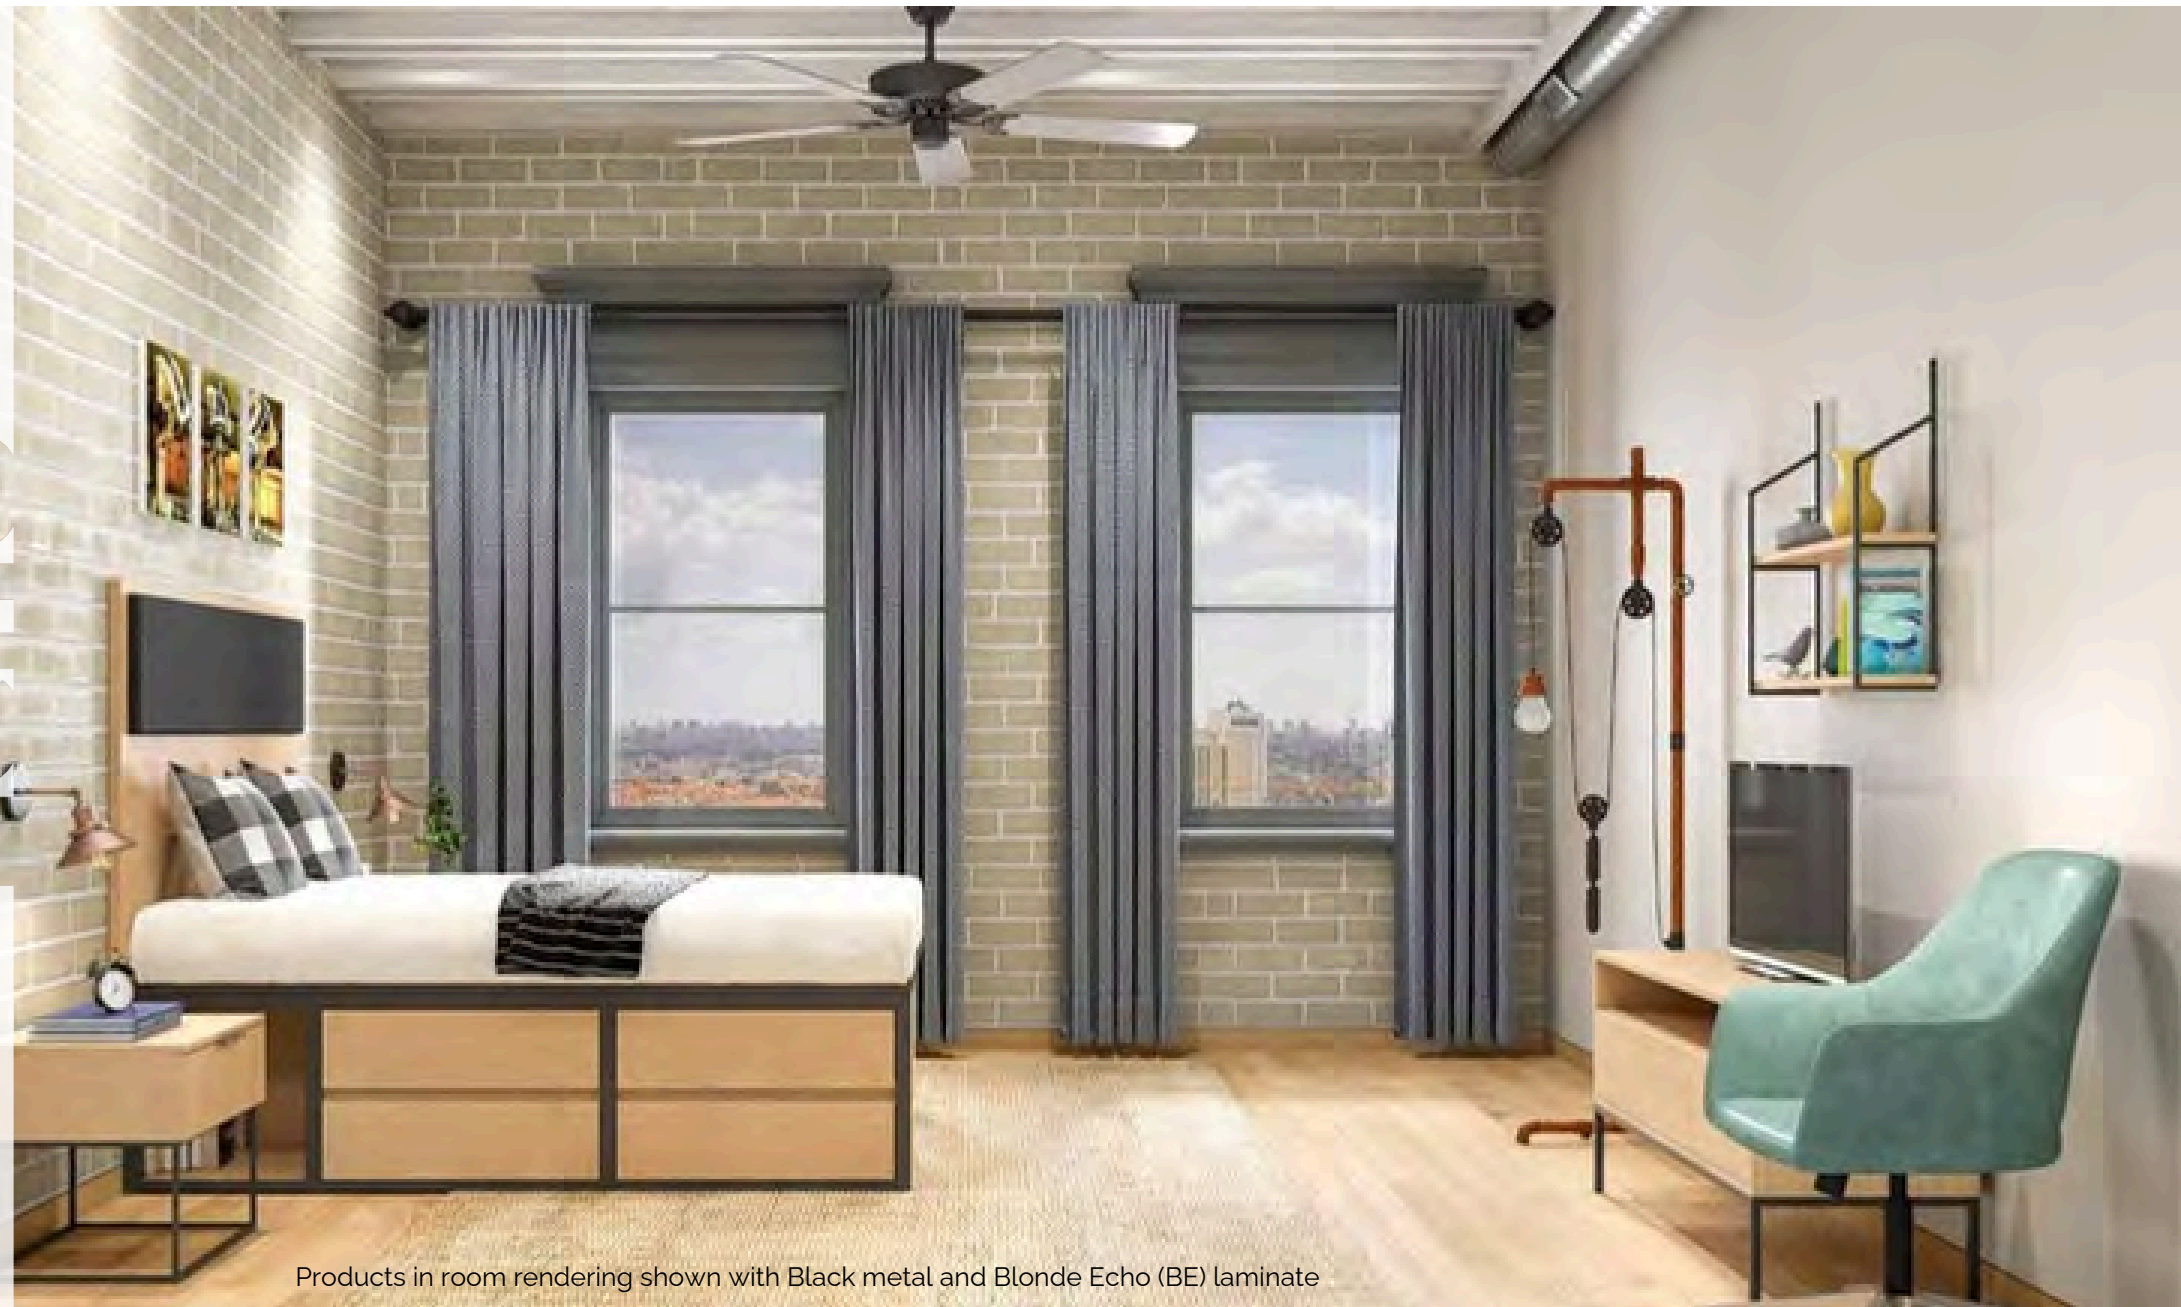

Products in room rendering shown with Black metal and Blonde Echo (BE) laminate