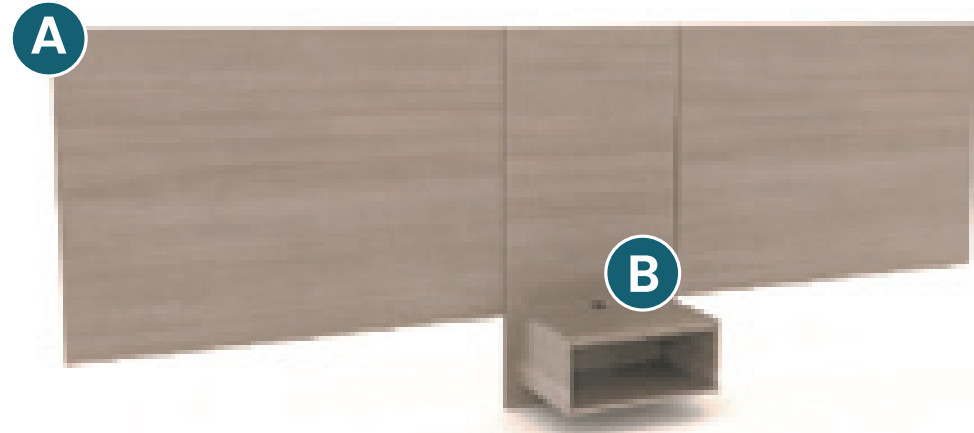

ULTRA COLLECTION

A. HEADBOARDS

Full - AHB 2200XX XXH4
Queen - AHB 2200XX XXH5
King- AHB 2200XX XXH6
Available in 36", 48" Heights

B. FLOATING NIGHTSTAND PANELS

30 Wide – AHB 2250XX 30NSP48
24 Wide - AHB 2250XX 24NSP60
Available in 36", 48" Heights
Power Options Available

B1. FREE STANDING NIGHTSTAND

18"W x 24"H x 16"D
AHB 2200XX 18NSD24
24"W x 24"H x 16"D
AHB 2200XX 24NSD24
30"W x 24"H x 16"D
AHB 2200XX 24NSD30
18"W x 28"H x 16"D
AHB 2200XX 18NSD28
24"W x 28"H x 16"D
AHB 2200XX 24NSD28
30"W x 28"H x 16"D
AHB 2200XX 30NSD28
Electrical options available