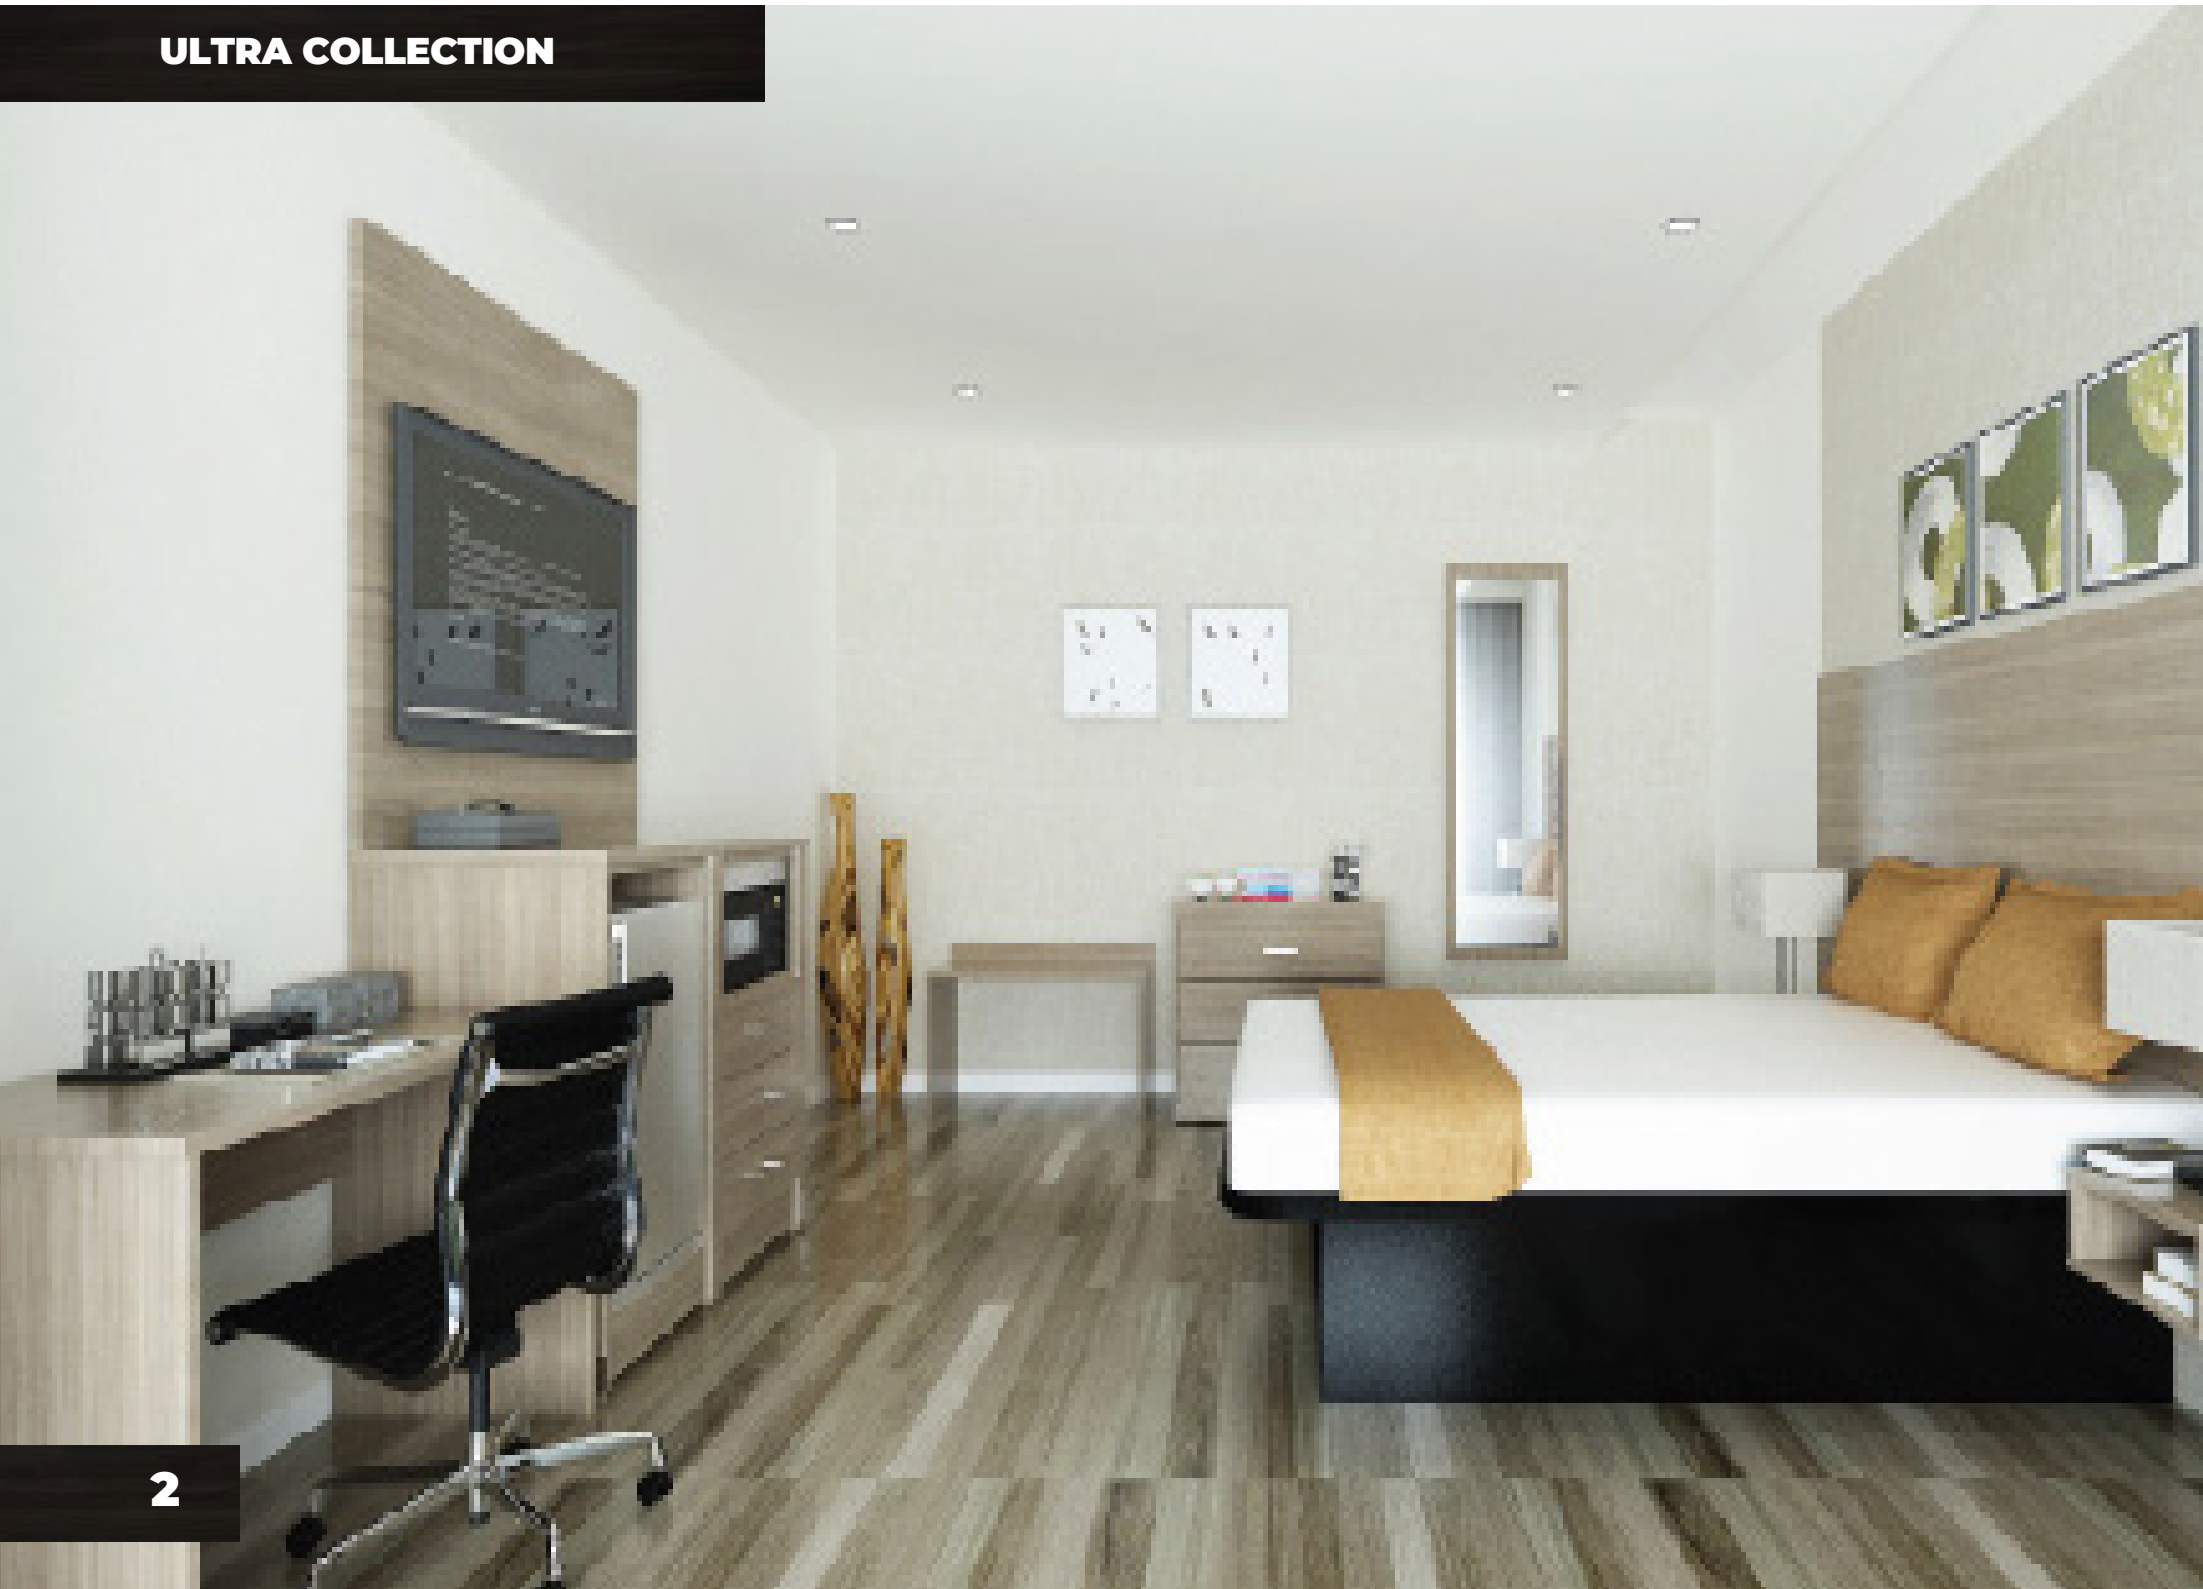

# DICKSON

FURNITURE MANUFACTURERS

AVAILABLE IN STANDARD LAMINATE COLORS

ASIAN NIGHT  
(AN)

CAFELLE  
(CE)

COCOBALA  
(CCB)

FAWN CYPRESS  
(FC)

FIFTH AVE. ELM  
(FA)