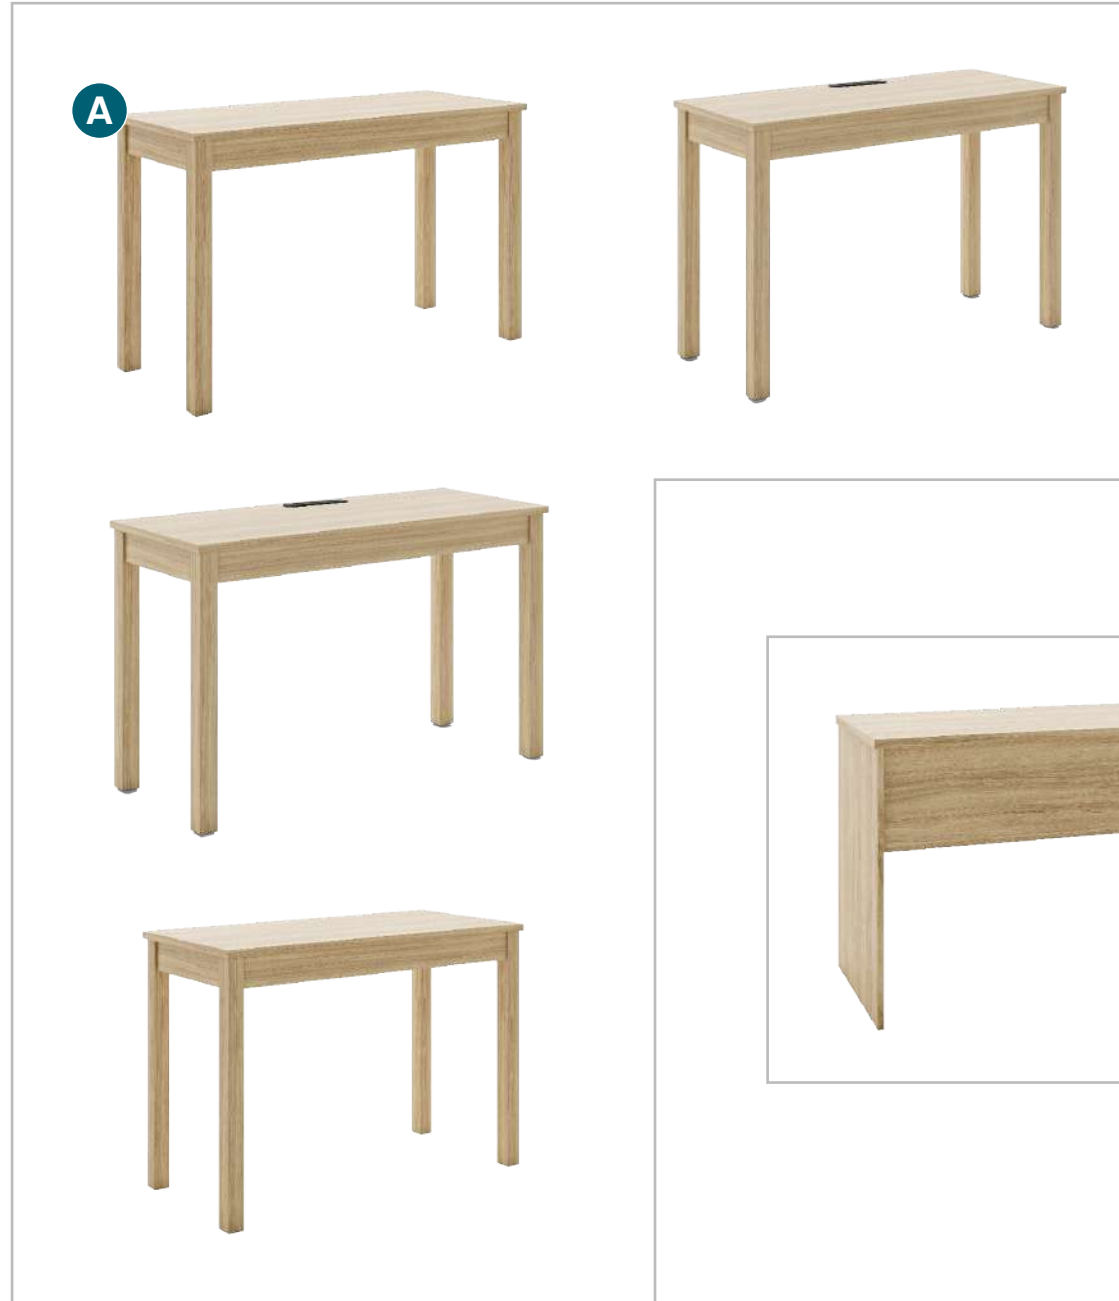

42" DESK

42"W x 20"D x 30-5/16"H

AHB 8145XX DK42N

AHB 8145XX UDK42N (W POWER)

Shown in Fawn Cypress (FC) laminate

POWER PANEL:
AC Outlet x2
USB-A Port x1
USB-C Port x1
8' Extension Cord

B. PANEL DESKS

42" DESK