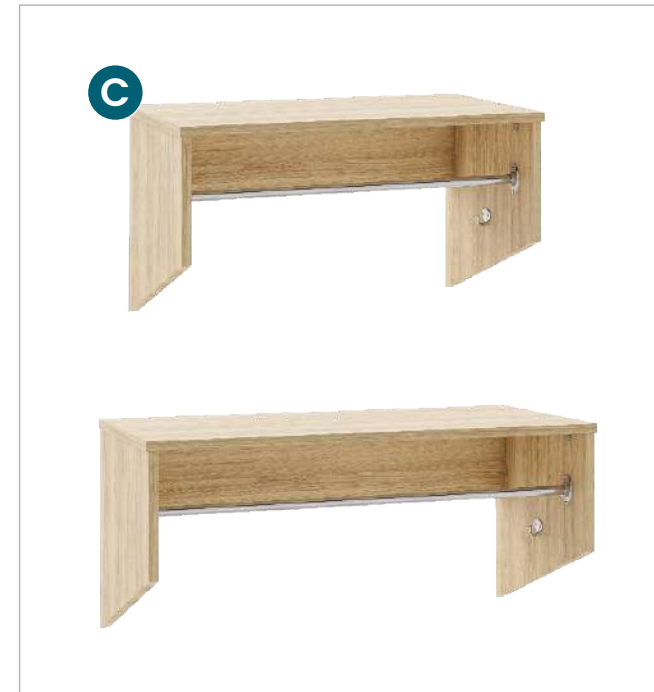

30" CLOSET SHELF

30"W x 14"D x 14"H
AHB 8145XX CSH

Shown in Fawn Cypress (FC) laminate