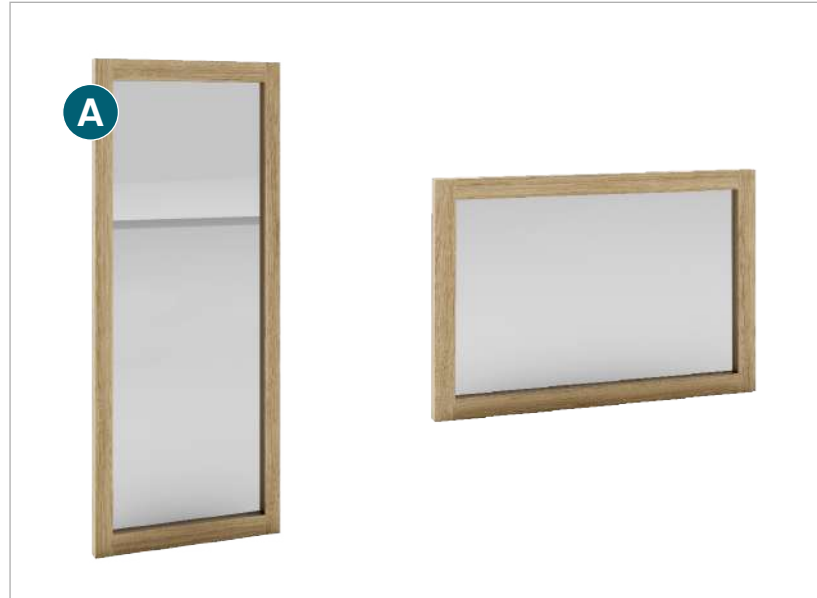

24"W x 24"D x 23-13/16"H
AHT 8145XX ET

Shown in Fawn Cypress (FC) laminate

MIRRORS & SHELVES

A. MIRRORS

FULL LENGTH MIRROR

22-3/4"W x 1-5/16"D x 64-3/4"H
AHB 2200FC MR2365

VANITY MIRROR

28"W x 2"D x 40"H
AHB 2200FC MR2840

Shown mounted horizontal

shown in Fawn Cypress (FC) laminate

B. BATH SHELF

18"W x 8"D x 18"H
AHB 8145XX BSA

Shown in Fawn Cypress (FC) laminate

C. CLOSET SHELVES

24" CLOSET SHELF

24"W x 14"D x 14"H
AHB 8145XX CS24