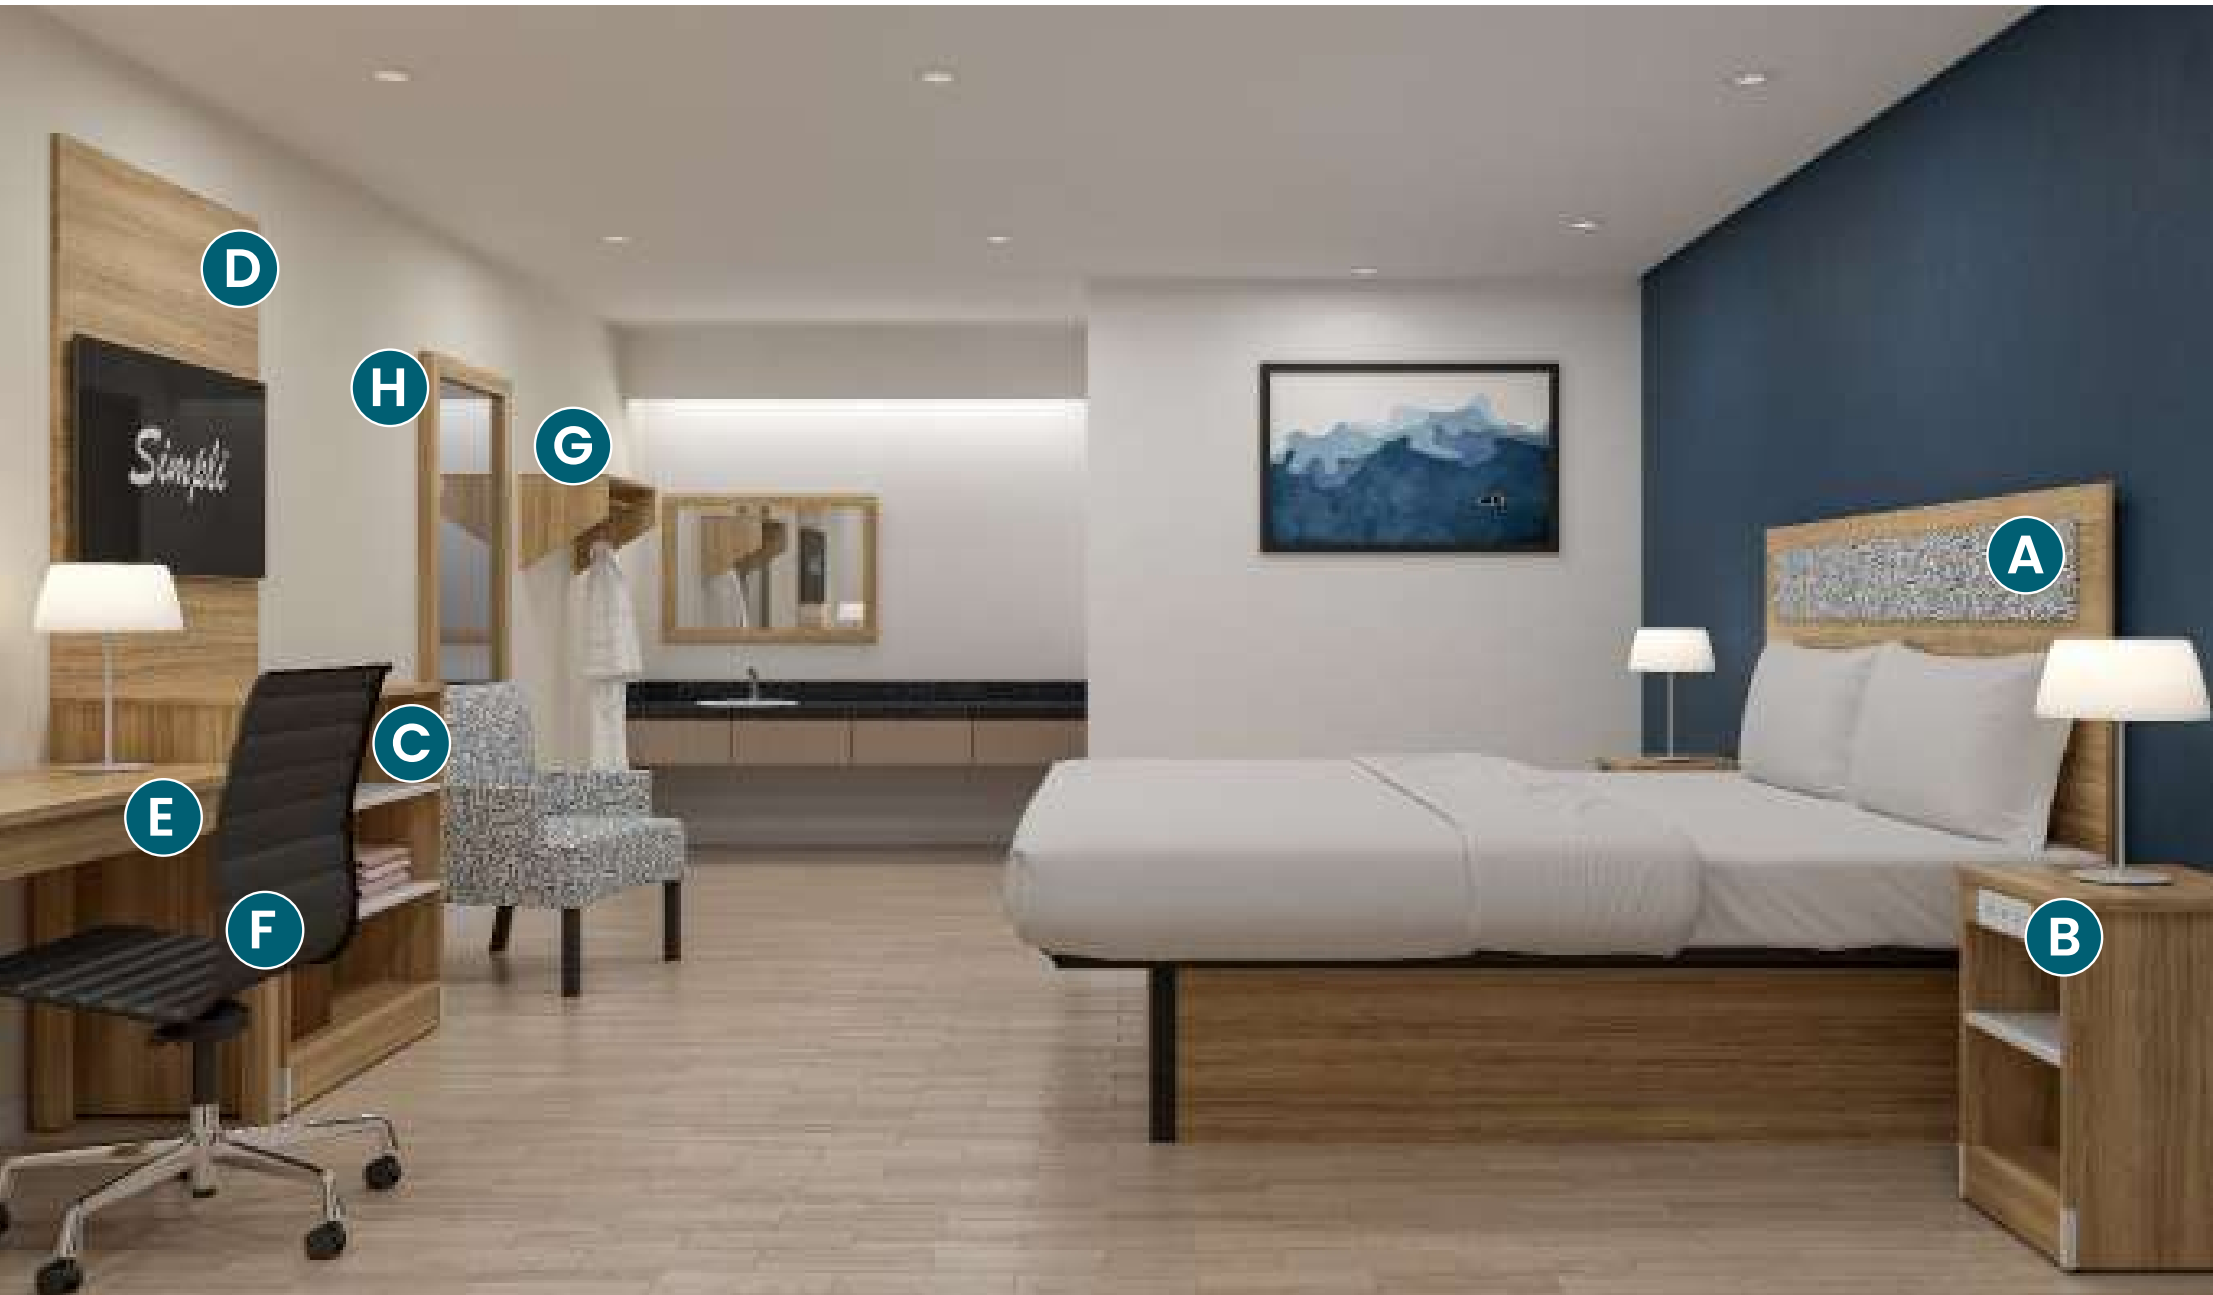

KING DELUXE PACKAGE WITH POWER

ROOM PACKAGE:

- A. KING UPH HEADBOARD
- B. KING NIGHTSTAND (X2) W POWER
- C. MICROFRIDGE CABINET
- D. TV PANEL 40"
- E. 48" DESK W POWER
- F. ARMLESS TASK CHAIR
- G. CLOSET SHELF 30"
- H. MIRROR

*A TYPICAL ROOM INCLUDES TWO NIGHTSTANDS

DICKSONFURNITURE.COM