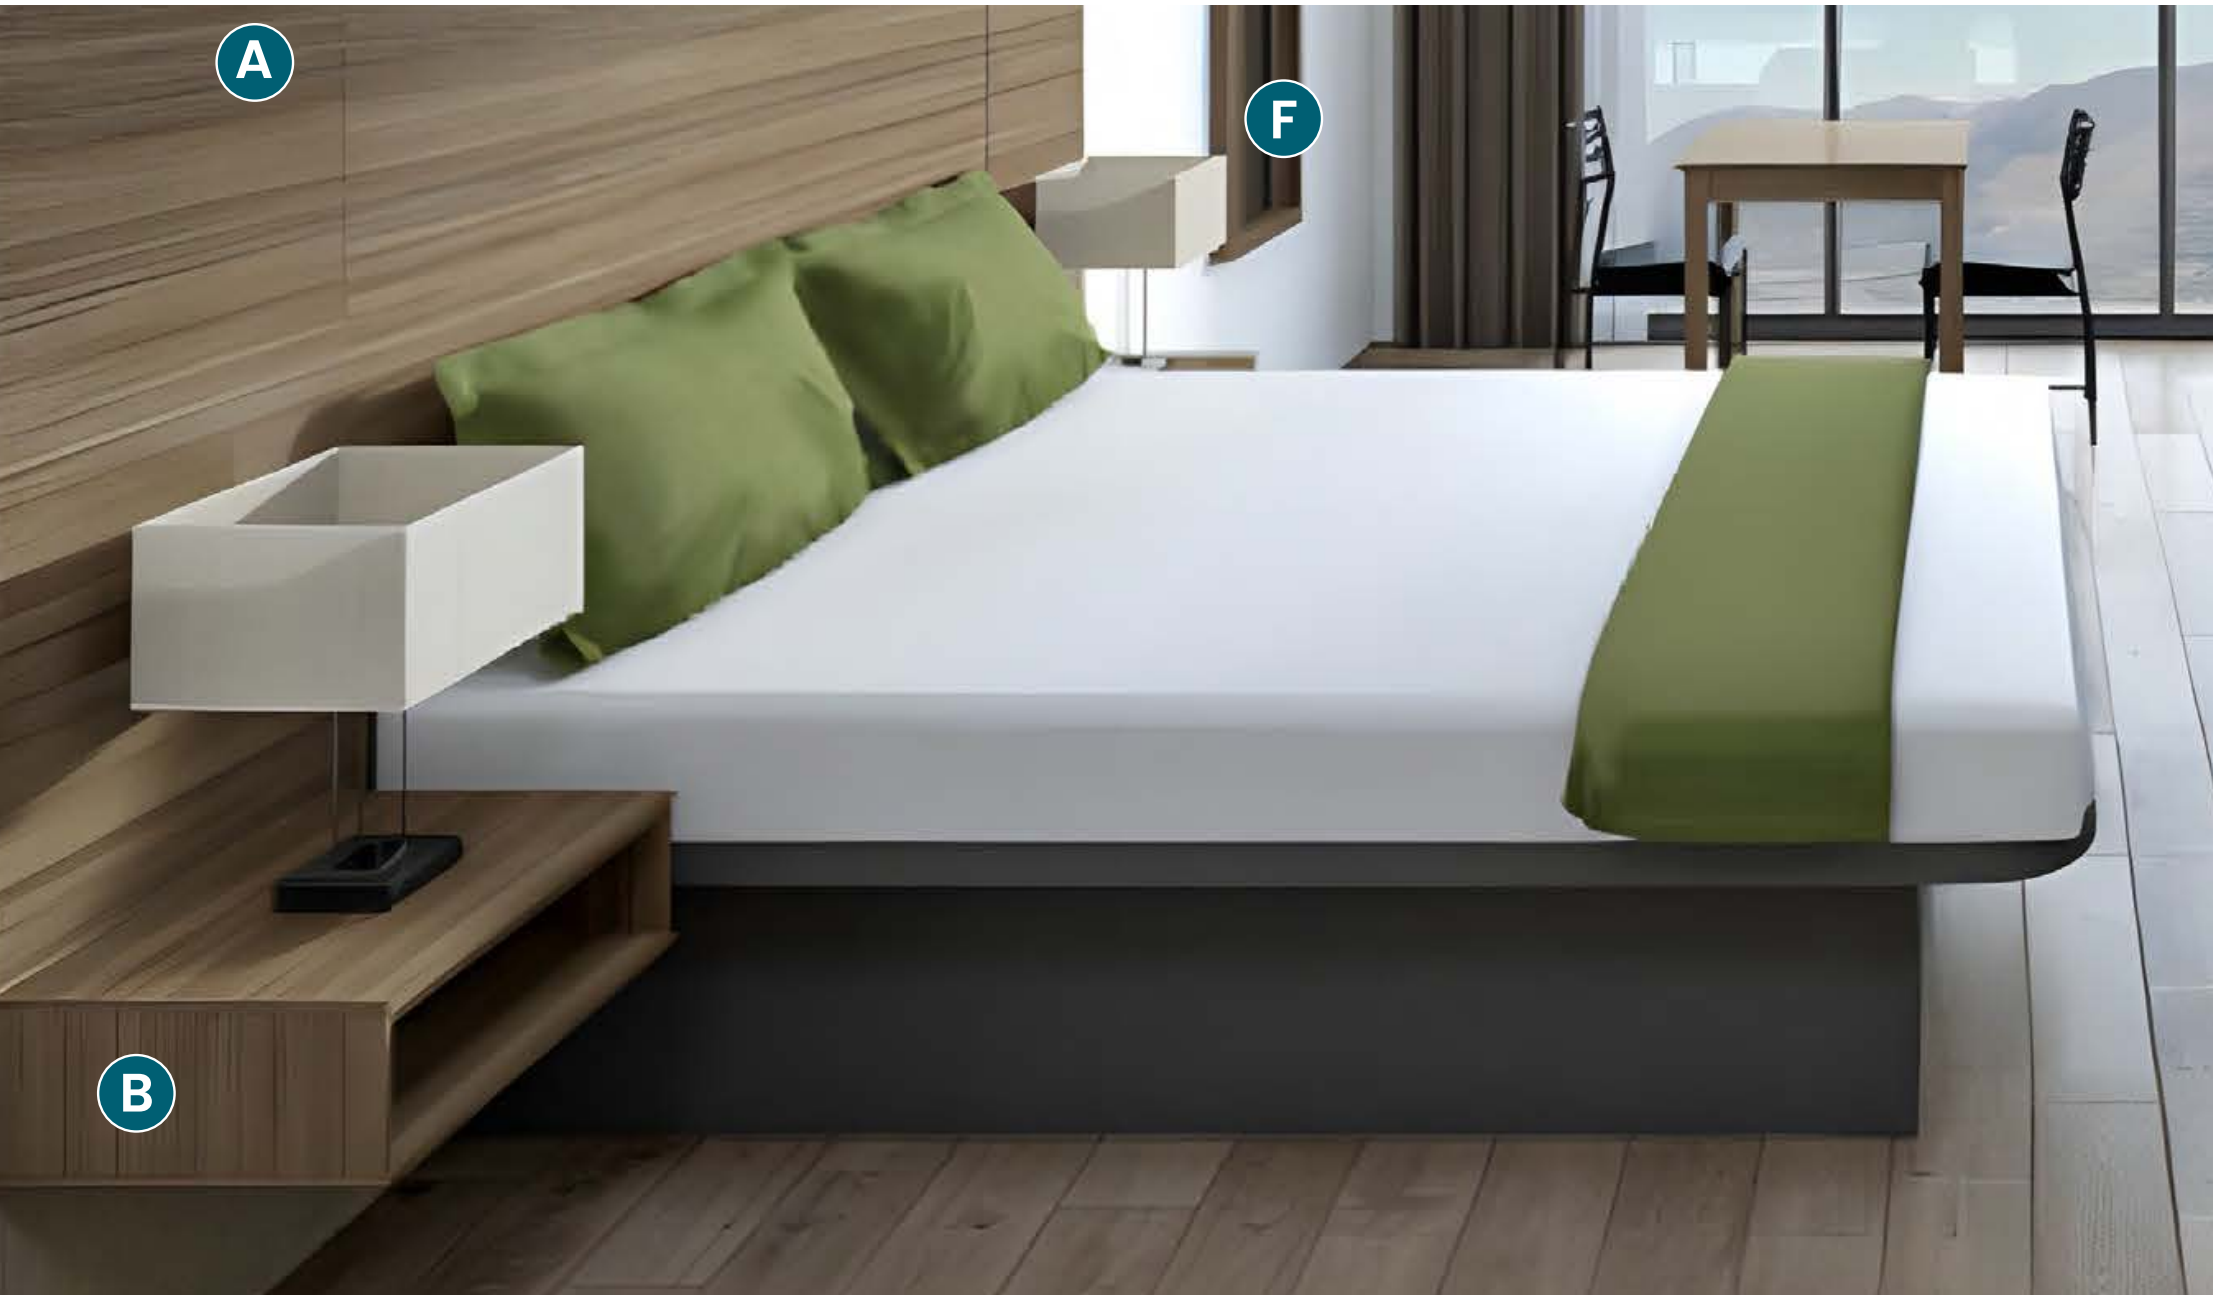

E. ERGO TASK CHAIR

22"W x 21"D x 39"H
AHC 5037IPXL TSKNA

F. TASK CHAIR W ARMS

22"W x 21"D x 39"H
AHC 5037IPXL TSK

ROOM PACKAGE:

- A. KING HEADBOARD AHB 0850SW 24H6
- B. FLOTING NIGHTSTAND AHB 0850SW C24NSP36
- C. MICRO FRIDGE CREDENZA AHB 6200SW MF (NOT SHOWN)
- D. TV PANEL AHB 0100SWTVP48 (NOT SHOWN)
- E. LUGGAGE BENCH AHB 6200SW LBP
- F. FULL LENGTH MIRROR AHB 2200ST MR2365 (NOT SHOWN)
- G. DESK WITH BACKSPLASH & USB-C AHB 2210SW DKP42C
- H. ERGO TASK CHAIR AHC 5037IPXL TSKNA (NOT SHOWN)

* A TYPICAL ROOM INCLUDES TWO NIGHTSTANDS

A. KING HEADBOARD ASSY

126"W x 3-3/16"D x 36"H

A1. KING HEADBOARD

78"W x 3-3/16"D x 24"H

AHB 0850SW 24H6

A2. FLOATING NIGHTSTAND PANEL (x2)

24"W x 3-3/16"D x 36"H

AHB 0850SW C24NSP36

B. DOUBLE HEADBOARD ASSY

148"W x 3-3/16"D x 36"H (QUEEN)

140"W x 3-3/16"D x 36"H (FULL)

B1. HEADBOARD (x2)

60"W x 3-3/16"D x 36"H

AHB 0850SW 24H5 (QUEEN)

56"W x 3-3/16"D x 36"H