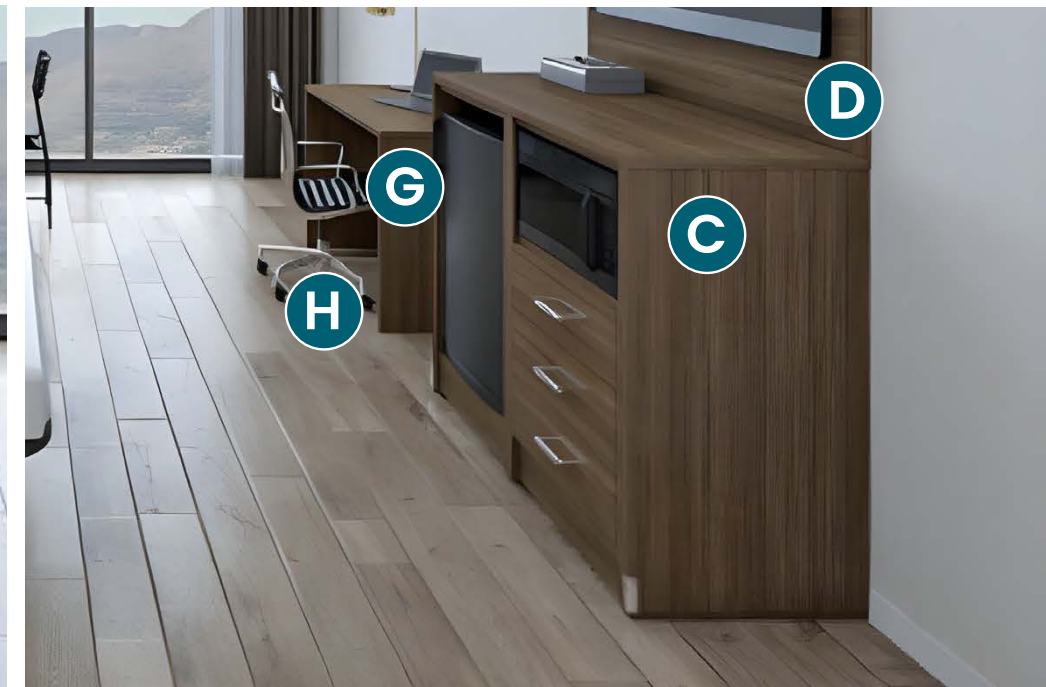

E. ERGO TASK CHAIR

22"W x 21"D x 39"H
AHC 5037IPXL TSKNA

F. TASK CHAIR W ARMS

22"W x 21"D x 39"H
AHC 5037IPXL TSK

ROOM PACKAGE:

- A. KING HEADBOARD AHB 0850SW 24H6
- B. FLOTING NIGHTSTAND AHB 0850SW C24NSP36
- C. MICRO FRIDGE CREDENZA AHB 6200SW MF (NOT SHOWN)
- D. TV PANEL AHB 0100SWTVP48 (NOT SHOWN)
- E. LUGGAGE BENCH AHB 6200SW LBP
- F. FULL LENGTH MIRROR AHB 2200ST MR2365 (NOT SHOWN)
- G. DESK WITH BACKSPLASH & USB-C AHB 2210SW DKP42C
- H. ERGO TASK CHAIR AHC 5037IPXL TSKNA (NOT SHOWN)