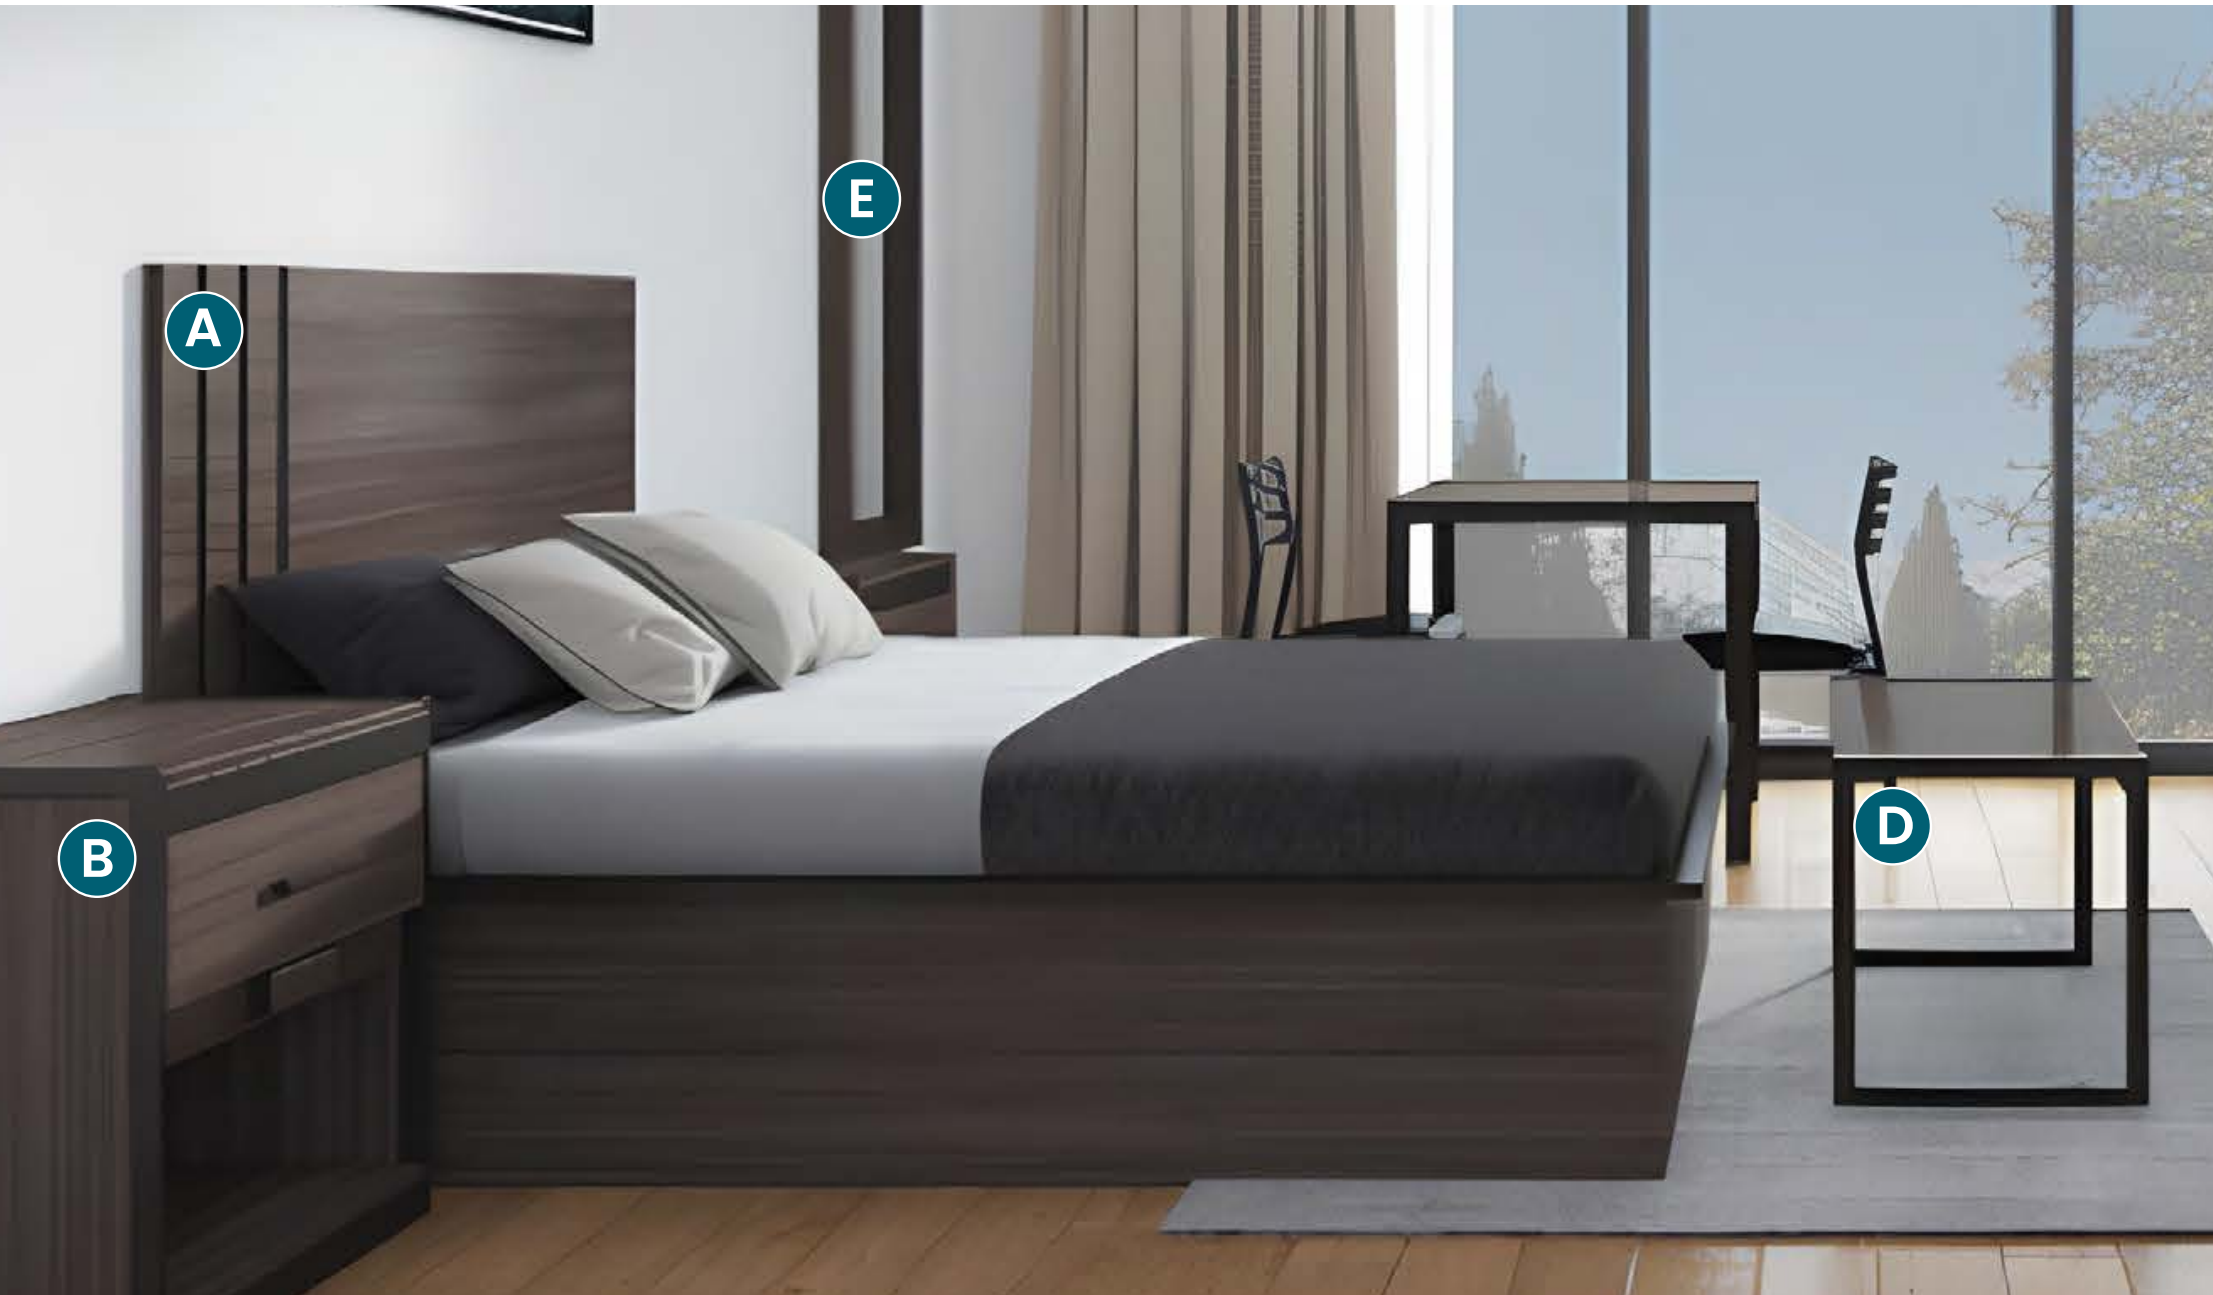

KING ROOM PACKAGE:

- A. KING HEADBOARD AHB 0600STB 36H6
- B. NIGHTSTAND AHB 6200ST AC18NSD26
- C. MICRO FRIDGE CREDENZA AHB 6200ST AMF
- D. LUGGAGE BENCH AHB 6200ST LBP
- E. MIRROR AHB 2200ST MR2365
- F. WRITING DESK AHB 6200ST DK42N
- G. ERGO TASK CHAIR AHC 5037IPXL TSKNA