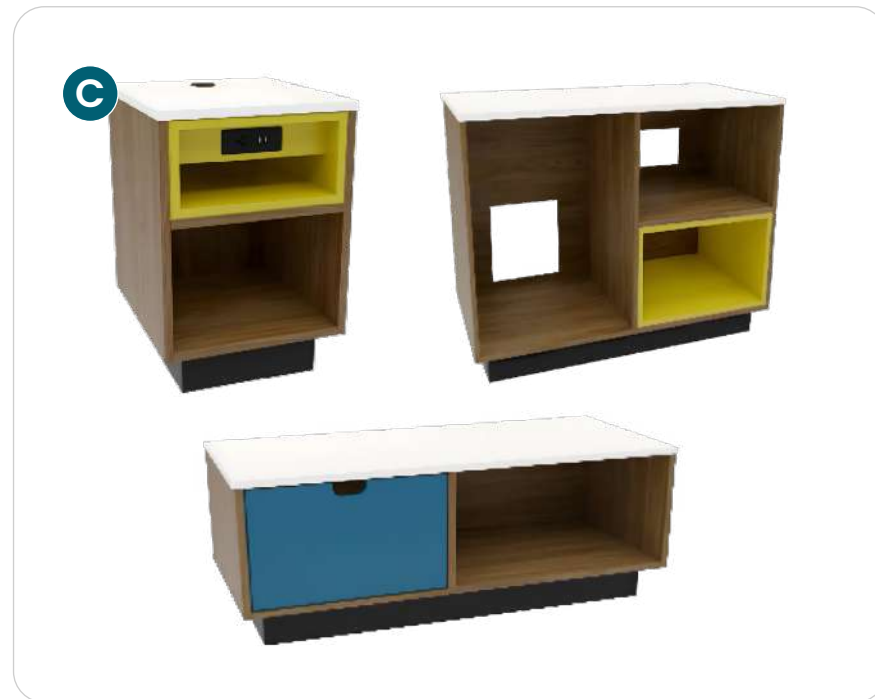

OPTIONAL UPGRADES

A. KING NIGHTSTAND W USB-C

GR-306-CG-ALT-CG
16"W x 15"D x 24"H
AHB 8280FCPY C16NS24

B. 24" NIGHTSTAND W USB-C

GR-307-CG-ALT-CG
24"W x 15"D x 24"H
AHB 8280FCPY C24NS24

C. QUARTZ TOPS

AVAIL FOR NIGHTSTANDS, CREDENZA
& LUGGAGE BENCH
ADD "Q" TO END OF PRODUCT SKU
INCREASES COST FOR EACH ITEM

**D. SINGLE QUEEN HEADBOARD
(W SIDE PANELS)**

GR-3XX-CG
100"W x 1-1/2"D x 24"H
AHB 8280FC 24H519

E. FULL-FULL HEADBOARD (W CENTER PANEL)

GR-310-CG
135"W x 1-1/2"D x 24"H
AHB 8280FC 24H426

**F. CASUAL LINEN KING HEADBOARD
(W SIDE PANELS)**

GR-313-CG
116"W x 1-1/2"D x 24"H
AHB 8280CA 24H619

**G. CASUAL LINEN QUEEN-QUEEN HEADBOARD
(W CENTER PANEL)**

GR-309B-ALT-CG
150"W x 1-1/2"D x 24"H
AHB 8280CA 24H526

**CASUAL LINEN FULL-FULL HEADBOARD
(W CENTER PANEL)**

GR-310B-ALT-CG
135"W x 1-1/2"D x 24"H
AHB 8280CA 24H426