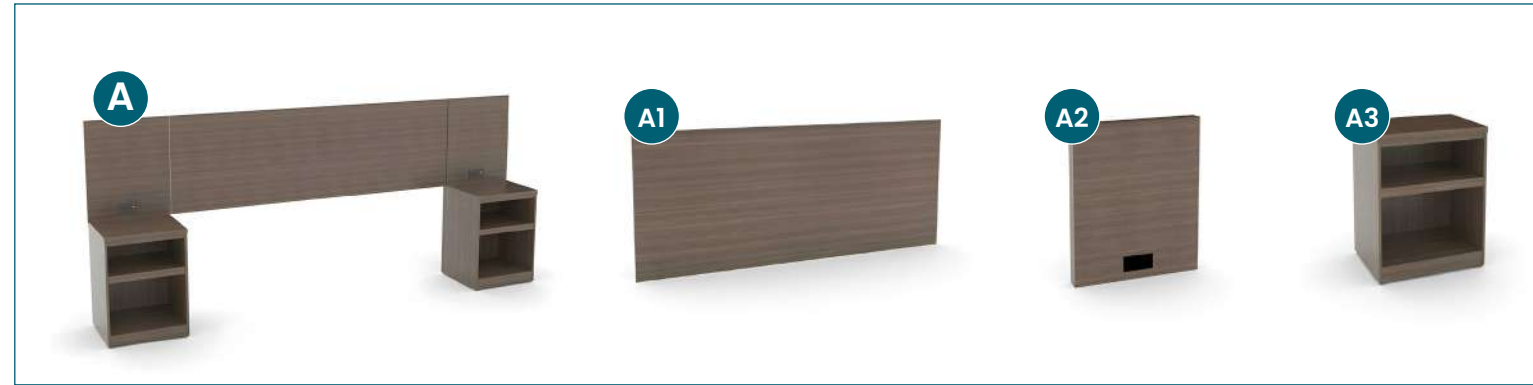

A. KING HEADBOARD ASSY

118"W x 3-3/16"D x 24"H

A1. KING HEADBOARD

78"W x 3-3/16"D x 24"H

AHB 0850ST 24H6

A2. SIDE PANEL W USB-C CHARGER (x2)

20"W x 3-3/16"D x 24"H

AHB 0850ST C20EP24

A3. KING NIGHTSTAND (x2)

18"W x 16"D x 24"H

AHB 0100ST 18NSN24

B. DOUBLE HEADBOARD ASSY

144"W x 3-3/16"D x 24"H (QUEEN)

136"W x 3-3/16"D x 24"H (FULL)

B1. HEADBOARD (x2)

60"W x 3-3/16"D x 24"H

AHB 0850ST 24H5 (QUEEN)

56"W x 3-3/16"D x 24"H

AHB 0850ST 24H4 (FULL)

B2. CENTER PANEL W USB-C CHARGER

24"W x 3-3/16"D x 24"H

AHB 0850ST C24EP24

B3. QUEEN/FULL NIGHTSTAND

24"W x 16"D x 24"H

AHB 0100ST 24NSN24

C. 3 DRAWER CHEST

36"W x 24"D x 36"H

AHB 0100ST C3

D. MICRO FRIDGE CABINET

48"W x 24"D x 42"H

AHB 2200ST MF

E. TV PANEL

36"W x 1-3/16"D x 48"H

AHB 0100ST TVP36 (w 3 DRAWER CHEST)

48"W x 1-3/16"D x 48"H

AHB 0100ST TVP48 (w MICRO FRIDGE)