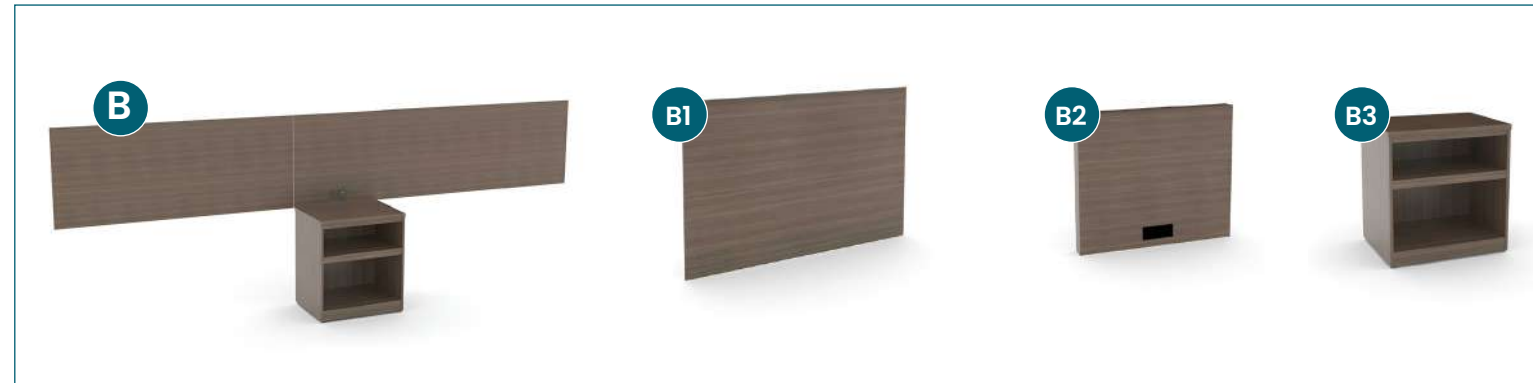

A. KING HEADBOARD ASSY

118"W x 3-3/16"D x 24"H

A1. KING HEADBOARD

78"W x 3-3/16"D x 24"H

AHB 0850ST 24H6

A2. SIDE PANEL W USB-C CHARGER (x2)

20"W x 3-3/16"D x 24"H

AHB 0850ST C20EP24

A3. KING NIGHTSTAND (x2)

18"W x 16"D x 24"H

AHB 0100ST 18NSN24

B. DOUBLE HEADBOARD ASSY

144"W x 3-3/16"D x 24"H (QUEEN)

136"W x 3-3/16"D x 24"H (FULL)

B1. HEADBOARD (x2)

60"W x 3-3/16"D x 24"H

AHB 0850ST 24H5 (QUEEN)

56"W x 3-3/16"D x 24"H

AHB 0850ST 24H4 (FULL)

B2. CENTER PANEL W USB-C CHARGER

24"W x 3-3/16"D x 24"H

AHB 0850ST C24EP24

B3. QUEEN/FULL NIGHTSTAND

24"W x 16"D x 24"H

AHB 0100ST 24NSN24

C. 3 DRAWER CHEST

36"W x 24"D x 36"H

AHB 0100ST C3

D. MICRO FRIDGE CABINET

48"W x 24"D x 42"H

AHB 2200ST MF

E. TV PANEL

36"W x 1-3/16"D x 48"H

AHB 0100ST TVP36 (w 3 DRAWER CHEST)

48"W x 1-3/16"D x 48"H

AHB 0100ST TVP48 (w MICRO FRIDGE)