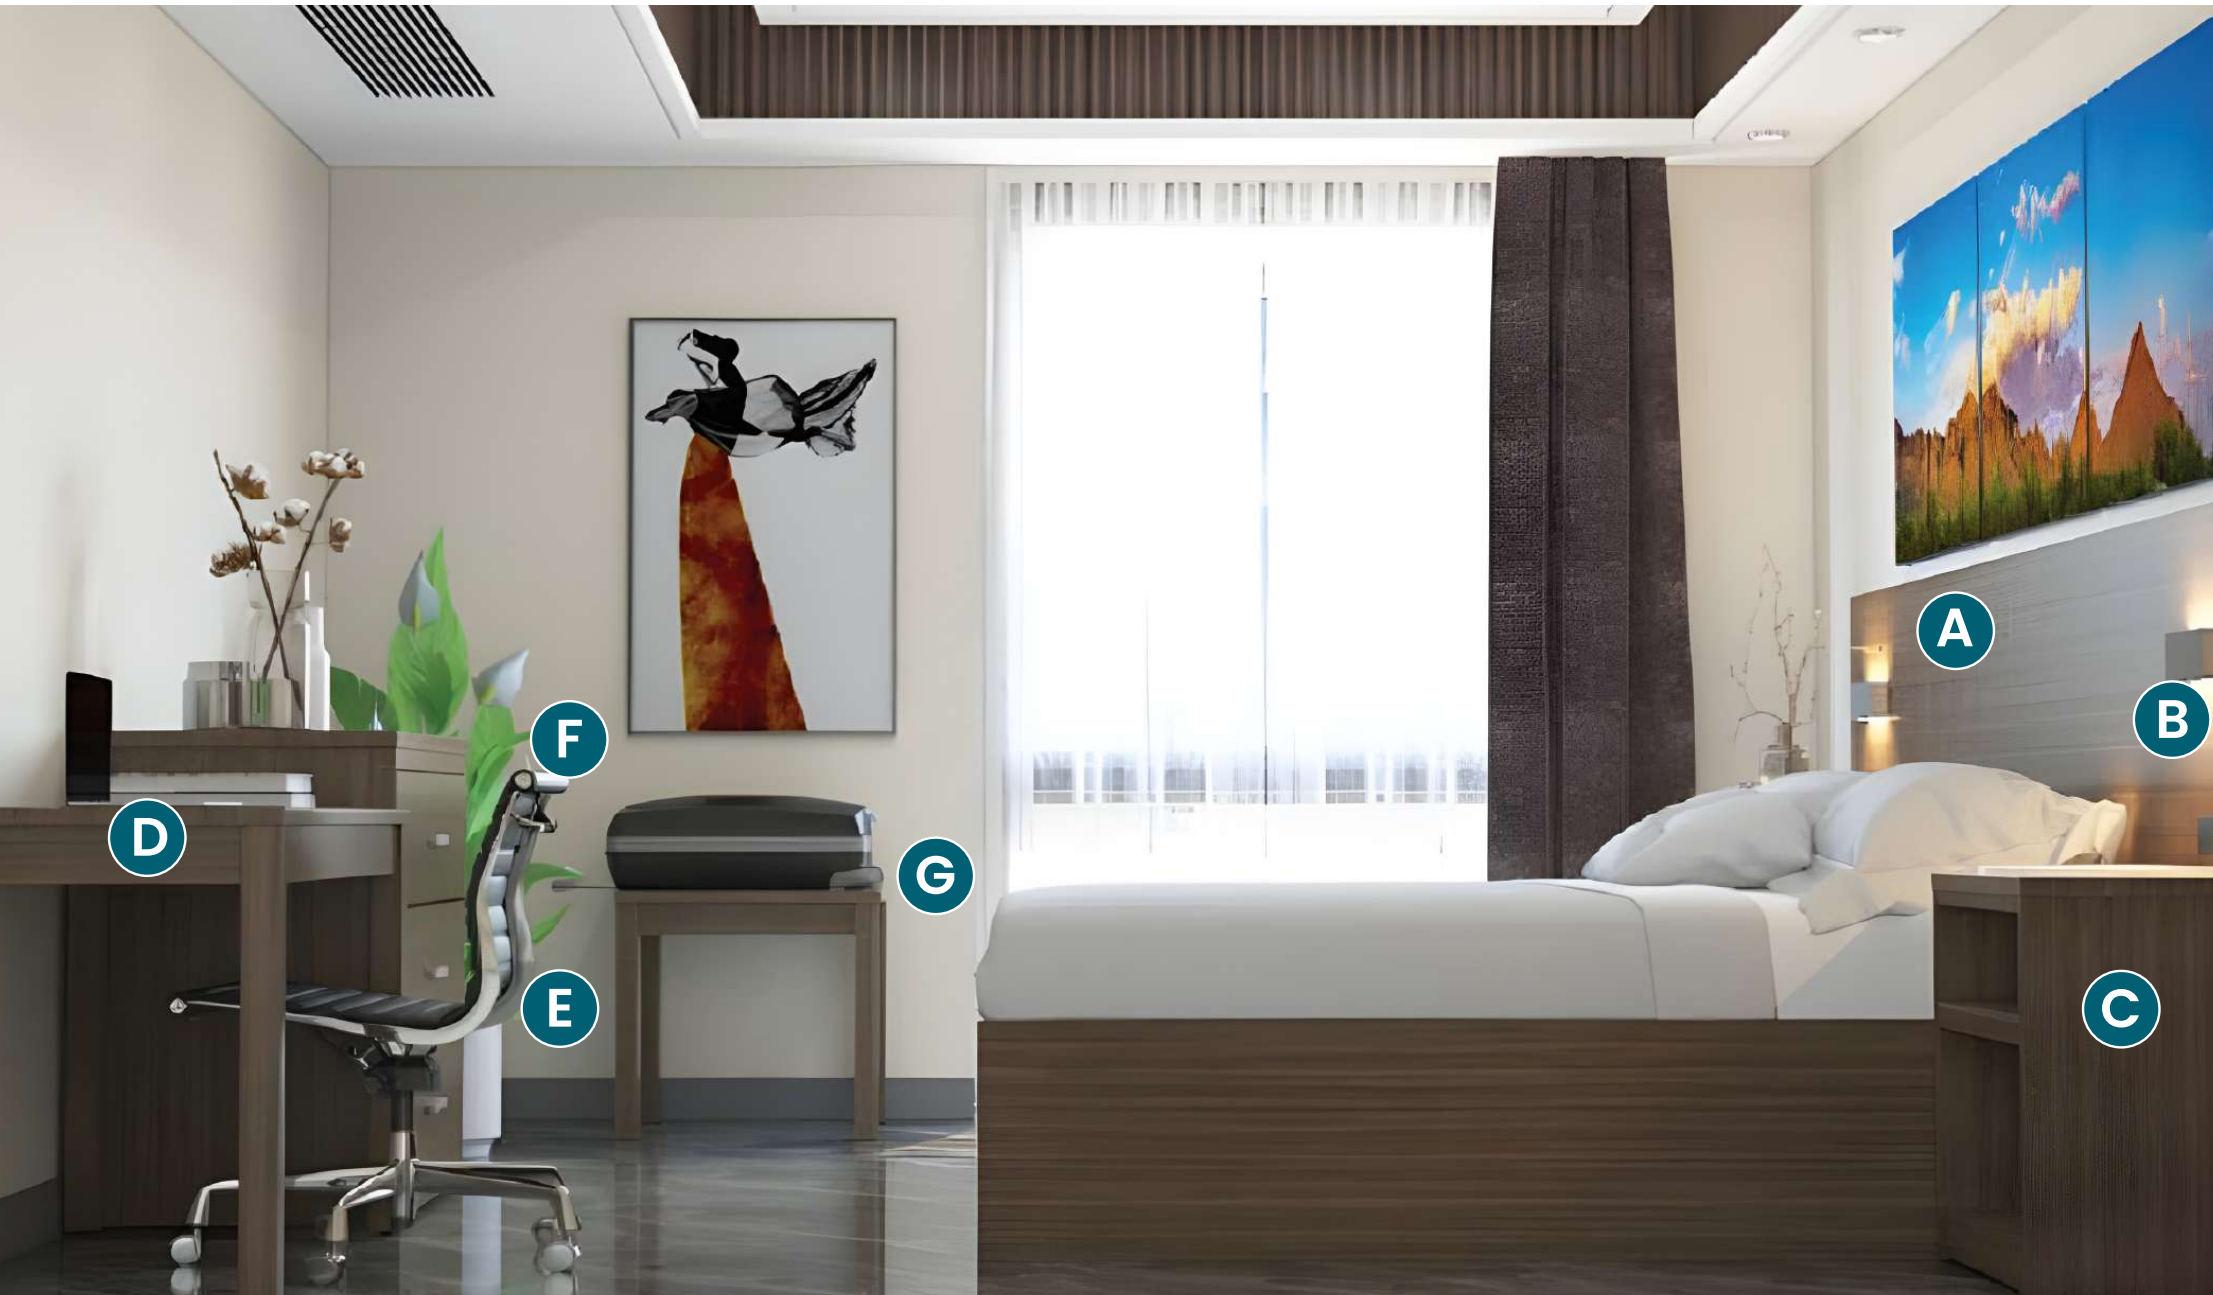

KING ROOM PACKAGE:

- A. KING HEADBOARD AHB 0850ST 24H6
- B. KING LEFT/RIGHT PANEL AHB 0850ST C20EP24
- C. NIGHTSTAND AHB 0100ST 24NSN24
- D. WRITING DESK AHB 0100ST DK48N
- E. ERGO TASK CHAIR AHC 5037IPXL TSKNA
- F. THREE DRAWER CHEST AHB 0110ST C3
- G. LUGGAGE BENCH AHB 2200ST LBP
- H. TV PANEL AHB 0100ST TVP36 (NOT SHOWN)
- I. TOWEL CUBBY AHB 0100ST TW24 (NOT SHOWN)
- J. FULL LENGTH MIRROR AHB 2200ST MR2365

*A TYPICAL KING ROOM INCLUDES TWO NIGHTSTANDS