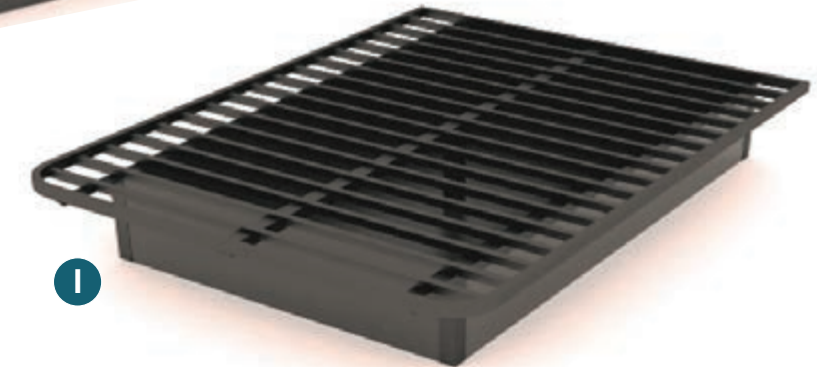

VOGUE COLLECTION

ROOM PACKAGE (LEFT)

A. Headboard

78"W x 3 3/16"D x 36"H
AHB 0850XX 36H6

B. Floating Nightstand Panel

24"W x 3 3/16"D x 48"H
AHB 0850XX C24NSP48

B1. Free Standing Nightstand

18"W x 16"D x 26"H
AHB 7100XX 18NSD26

B2. Nightstand Without Drawer

18"W x 16"D x 26"H
AHB 7100XX 18NSN26

C. End Table

24"W x 20"D x 22"H
AHT 7100XX ET

D. TV Panel

36"W x 1 3/16"D x 48"H
AHB 0100XX TVP36

E. Micro Fridge Cabinet

48"W x 22"D x 42"H
AHB 7100XX MF

F. Writing Desk 42"

42"W x 22"D x 30"H
AHT 7100XX DK42N

G. Desk Chair

22"W x 21"D x 39"H
AHC 5037IPXL TSK

H. Full Length Mirror

22"W x 2"D x 65"H
AHB 2200XX MR2365

I. Bed Base

22"W x 2"D x 65"H
AHB 2200XX MR2365