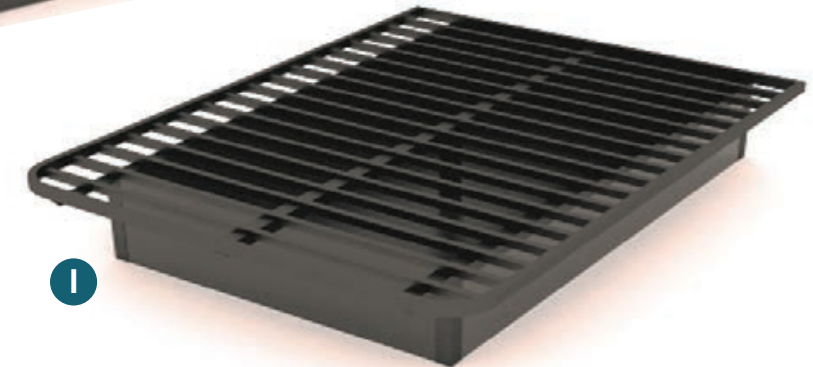

VOGUE COLLECTION

ROOM PACKAGE (LEFT)

A. Headboard

78"W x 3 3/16"D x 36"H
AHB 0850XX 36H6

B. Floating Nightstand Panel

24"W x 3 3/16"D x 48"H
AHB 0850XX C24NSP48

B1. Free Standing Nightstand

18"W x 16"D x 26"H
AHB 7100XX 18NSD26

B2. Nightstand Without Drawer

18"W x 16"D x 26"H
AHB 7100XX 18NSN26

C. End Table

24"W x 20"D x 22"H
AHT 7100XX ET

D. TV Panel

36"W x 1 3/16"D x 48"H
AHB 0100XX TVP36

E. Micro Fridge Cabinet

48"W x 22"D x 42"H
AHB 7100XX MF

F. Writing Desk 42"

42"W x 22"D x 30"H
AHT 7100XX DK42N

G. Desk Chair

22"W x 21"D x 39"H
AHC 5037IPXL TSK

H. Full Length Mirror

22"W x 2"D x 65"H
AHB 2200XX MR2365

I. Bed Base

22"W x 2"D x 65"H
AHB 2200XX MR2365