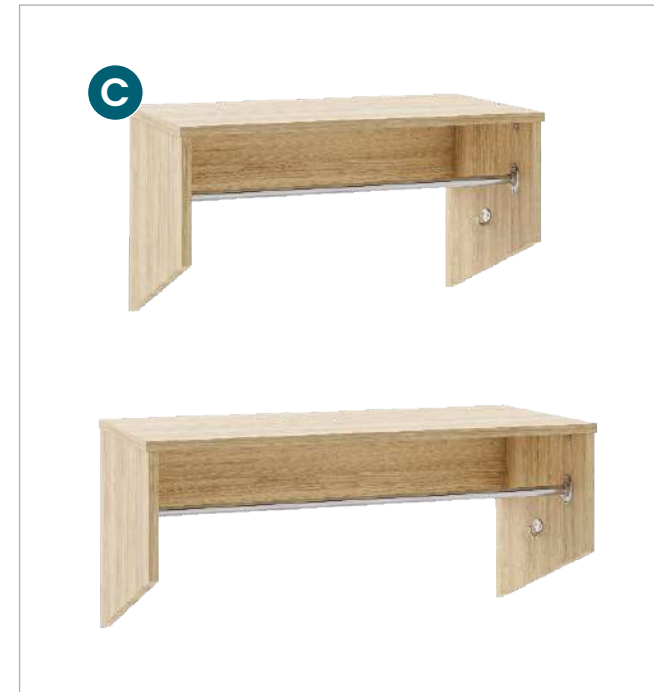

C. CLOSET SHELVES

24" CLOSET SHELF
24"W x 14"D x 14"H
AHB 8145XX CS24

30" CLOSET SHELF
30"W x 14"D x 14"H
AHB 8145XX CSH

Shown in Fawn Cypress (FC) laminate