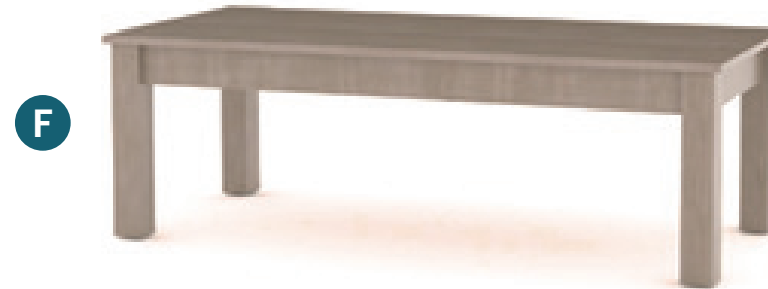

LUGGAGE BENCH WITH CUSHION (NOT SHOWN)

F. COFFEE TABLE

34"W x 22"D x 18"H
AHB 2200XX CT