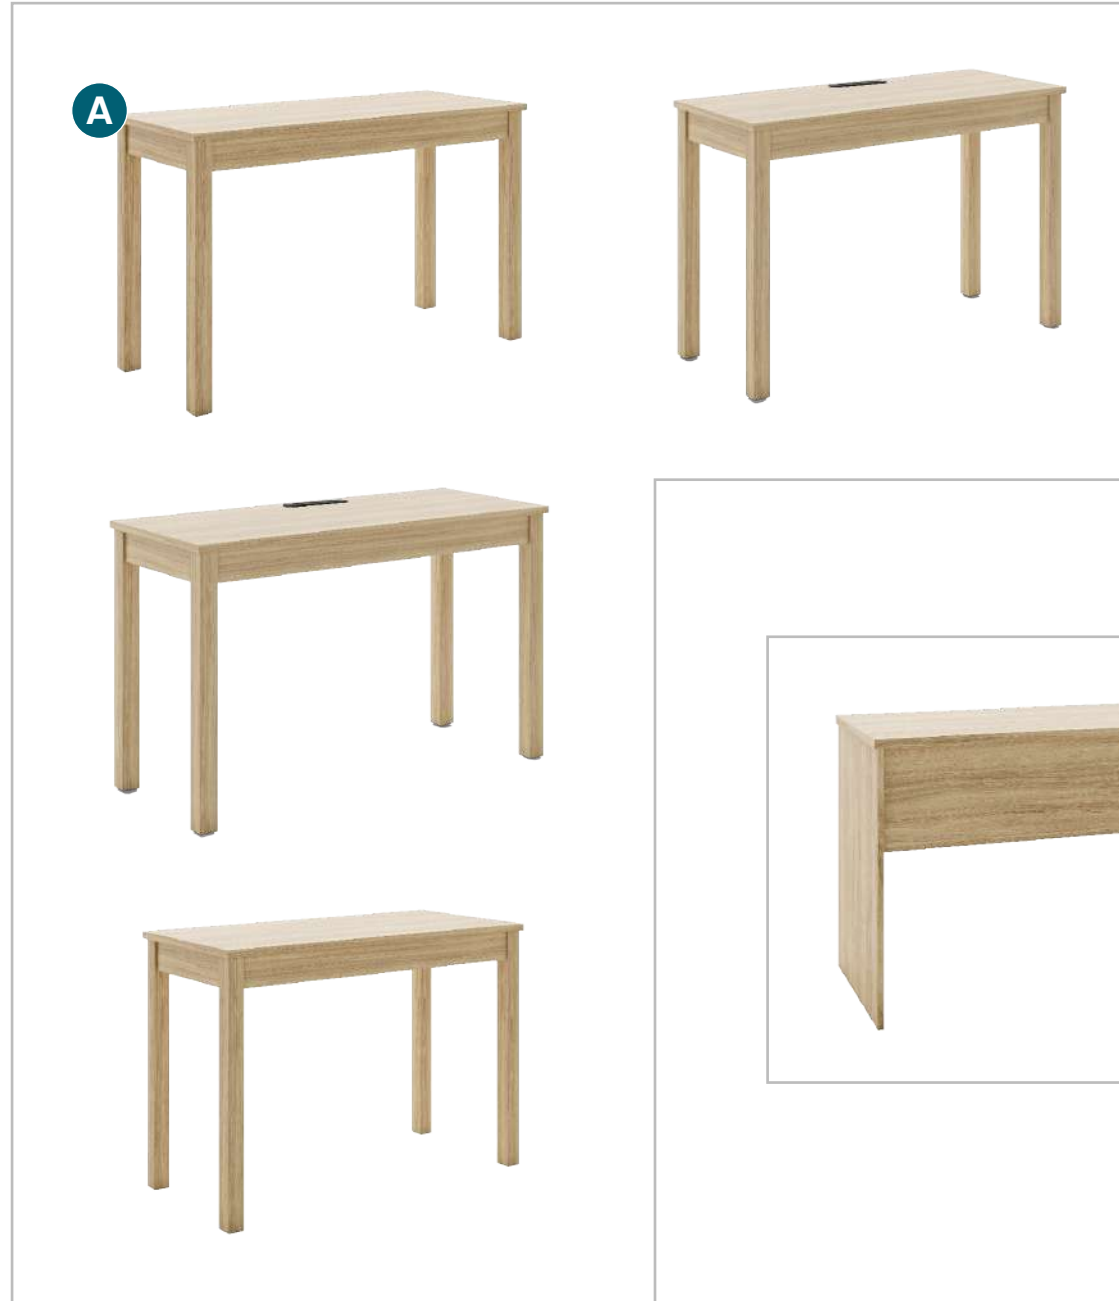

42"W x 20"D x 30-5/16"H

AHB 8145XX DK42N

AHB 8145XX UDK42N (W POWER)

Shown in Fawn Cypress (FC) laminate

POWER PANEL:
AC Outlet x2
USB-A Port x1
USB-C Port x1
8' Extension Cord

B. PANEL DESKS

42" DESK

42"W x 24"D x 30"H