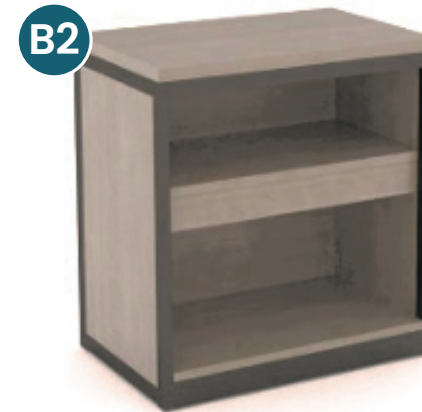

VOGUE COLLECTION

A. HEADBOARDS

Full - AHB 0850XX 36H4
Queen - AHB 0850XX 36H5
King- AHB 0850XX 36H6
Available in 36", 48" Heights

B. FLOATING NIGHTSTAND PANELS

30 Wide – AHB 0850XX C30NSP48
24 Wide - AHB 0850XX C30NSP60
Available in 36", 48" Heights
Power Options Available

B1. FREE STANDING NIGHTSTAND

18"W x 16"D x 26"H
AHB 7100XX 18NSD26
24"W x 16"D x 26"H
AHB 7100XX 24NSD26
30"W x 16"D x 26"H
AHB 7100XX 30NSD26
18"W x 16"D x 26"H
AHB 7100XX C18NSD26
24"W x 16"D x 26"H
AHB 7100XX C24NSD26
30"W x 16"D x 26"H
AHB 7100XX C30NSD26
Electrical options available

B2. NIGHTSTAND WITHOUT DRAWER

18"W x 16"D x 26"H
AHB 7100XX 18NSN26
24"W x 16"D x 26"H
AHB 7100XX 24NSN26
30"W x 16"D x 26"H
AHB 7100XX 30NSN26
18"W x 16"D x 26"H
AHB 7100XX C18NSN26
24"W x 16"D x 26"H
AHB 7100XX C24NSN26
30"W x 16"D x 26"H
AHB 7100XX C30NSN26
Electrical options available