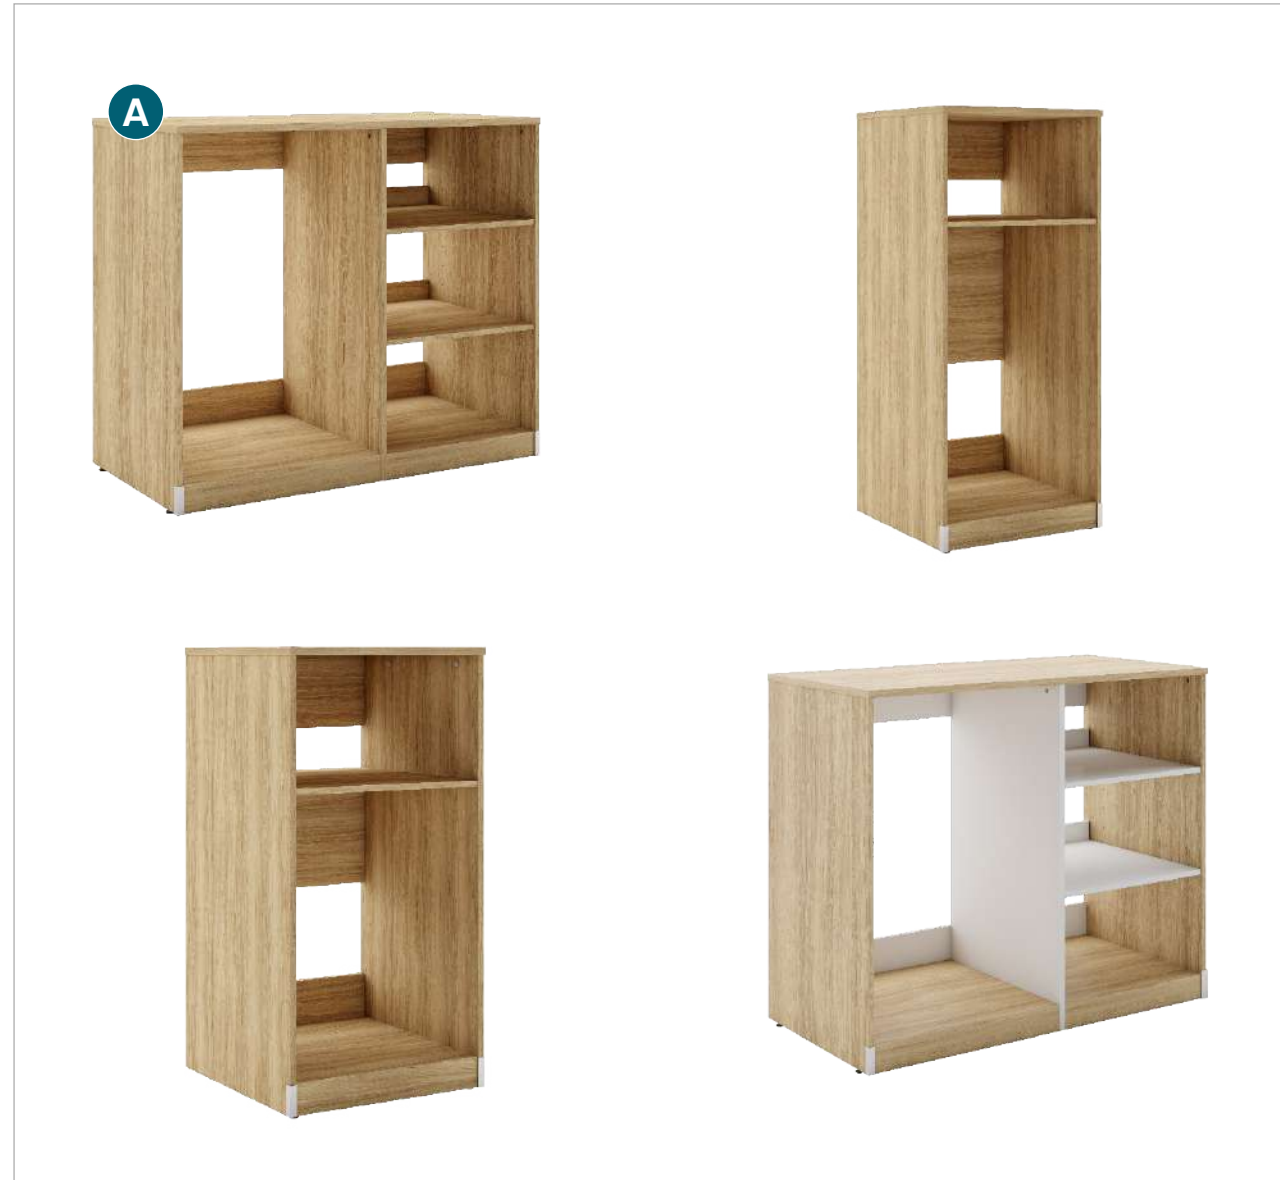

MICROFRIDGE CABINETS

A. MICROFRIDGE CABINETS

SINGLE COLOR

MICROFRIDGE CABINET

40"W x 20"D x 33-1/2"H

AHB 8145XX MFN

*fit 1.7 - 2.3 CU Refrigerator

33" MICROFRIDGE CABINET

48"W x 20"D x 33-1/2"H

AHB 8145XX MF33

*fit 1.7 - 2.3 CU Refrigerator

41" MICROFRIDGE CABINET

48"W x 20"D x 41"H

AHB 8145XX MF41

*fit 3.2 CU Refrigerator

46" VERTICAL MF CABINET

22-1/2"W x 22-1/2"D x 46"H

AHB 8145XX MFV

*fit 1.7 - 2.3 CU Refrigerator

52" VERTICAL MF CABINET

22-1/2"W x 22-1/2"D x 51-1/2"H

AHB 8145XX MFV52

*fit 3.2 CU Refrigerator

Shown in Fawn Cypress (FC) laminate

TWO TONE

MICROFRIDGE CABINET

40"W x 20"D x 33-1/2"H

AHB 8146FCFW MFN

*fit 1.7 - 2.3 CU Refrigerator

Shown in Fawn Cypress (FC) and

Frosty White (FW) Laminate