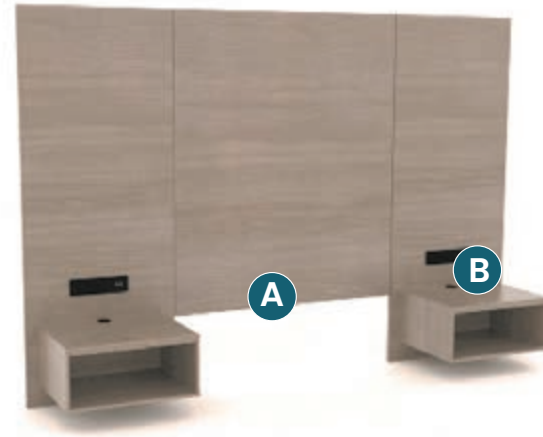

VOGUE COLLECTION

ROOM PACKAGE (LEFT)

A. Headboard

78"W x 3 3/16"D x 36"H
AHB 0850XX 36H6

B. Floating Nightstand Panel

24"W x 3 3/16"D x 48"H
AHB 0850XX C24NSP48

B1. Free Standing Nightstand

18"W x 16"D x 26"H
AHB 7100XX 18NSD26

B2. Nightstand Without Drawer

18"W x 16"D x 26"H
AHB 7100XX 18NSN26

C. End Table

24"W x 20"D x 22"H
AHT 7100XX ET

D. TV Panel

36"W x 1 3/16"D x 48"H
AHB 0100XX TVP36

E. Micro Fridge Cabinet

48"W x 22"D x 42"H
AHB 7100XX MF

F. Writing Desk 42"

42"W x 22"D x 30"H
AHT 7100XX DK42N

G. Desk Chair

22"W x 21"D x 39"H
AHC 5037IPXL TSK

H. Full Length Mirror

22"W x 2"D x 65"H
AHB 2200XX MR2365

I. Bed Base

22"W x 2"D x 65"H
AHB 2200XX MR2365