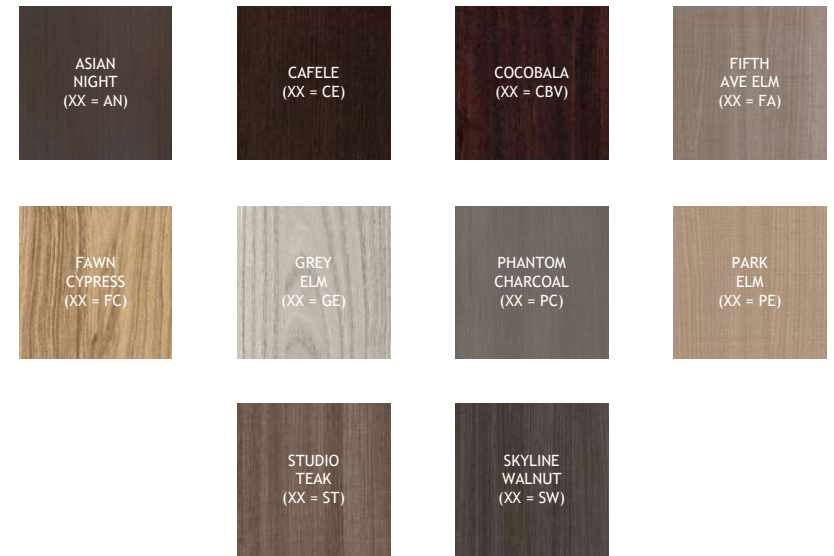

F. PEDESTAL TABLE SQUARE

24"W x 24"D x 30"H
ART 2950XX TS24 30K
30"W x 30"D x 30"H
ART 2950XX TS30 30K
36"W x 36"D x 30"H
ART 2950XX TS36 30K

AVAILABLE IN STANDARD LAMINATE COLORS

LAMINATES (XX)

FABRICS (YY)