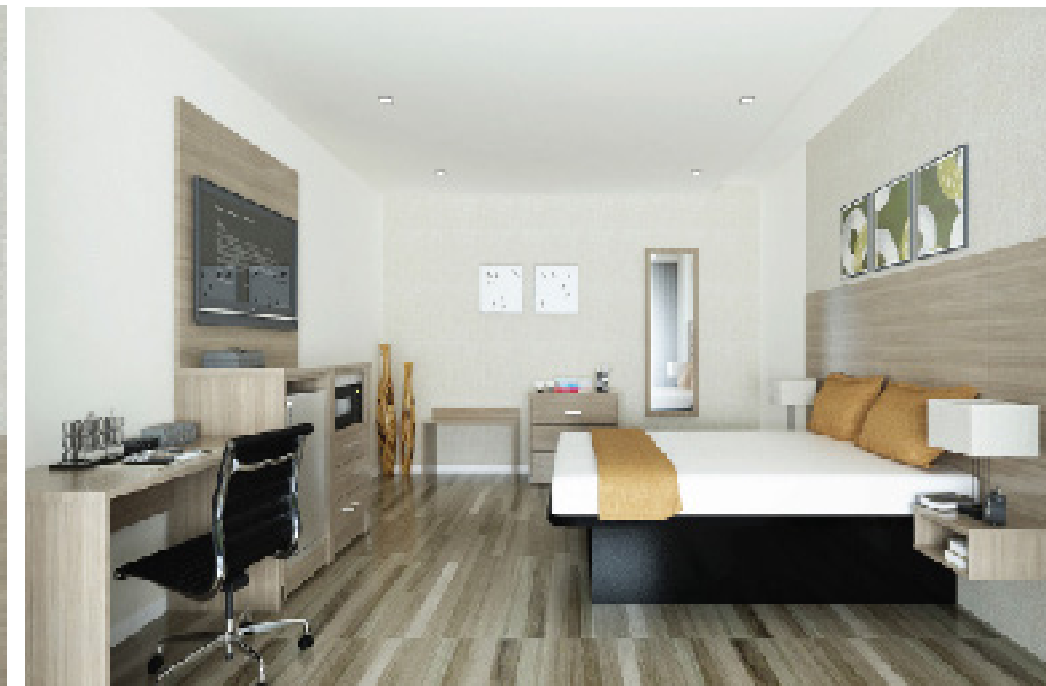

PARK ELM
(PE)

PHANTOM
CHARCOAL
(PC)

SKYLINE WALNUT
(SW)

STUDIO TEAK
(ST)

ROOM PACKAGE:

- A. HEADBOARD
- B. FLOATING NIGHTSTAND
- C. 3 DRAWER CHEST
- D. LUGGAGE BENCH
- E. TV PANEL
- F. MICRO FRIDGE CABINET
- G. PANEL WRITING DESK 38"
- H. DESK CHAIR
- I. FULL LENGTH MIRROR
- J. BED BASE