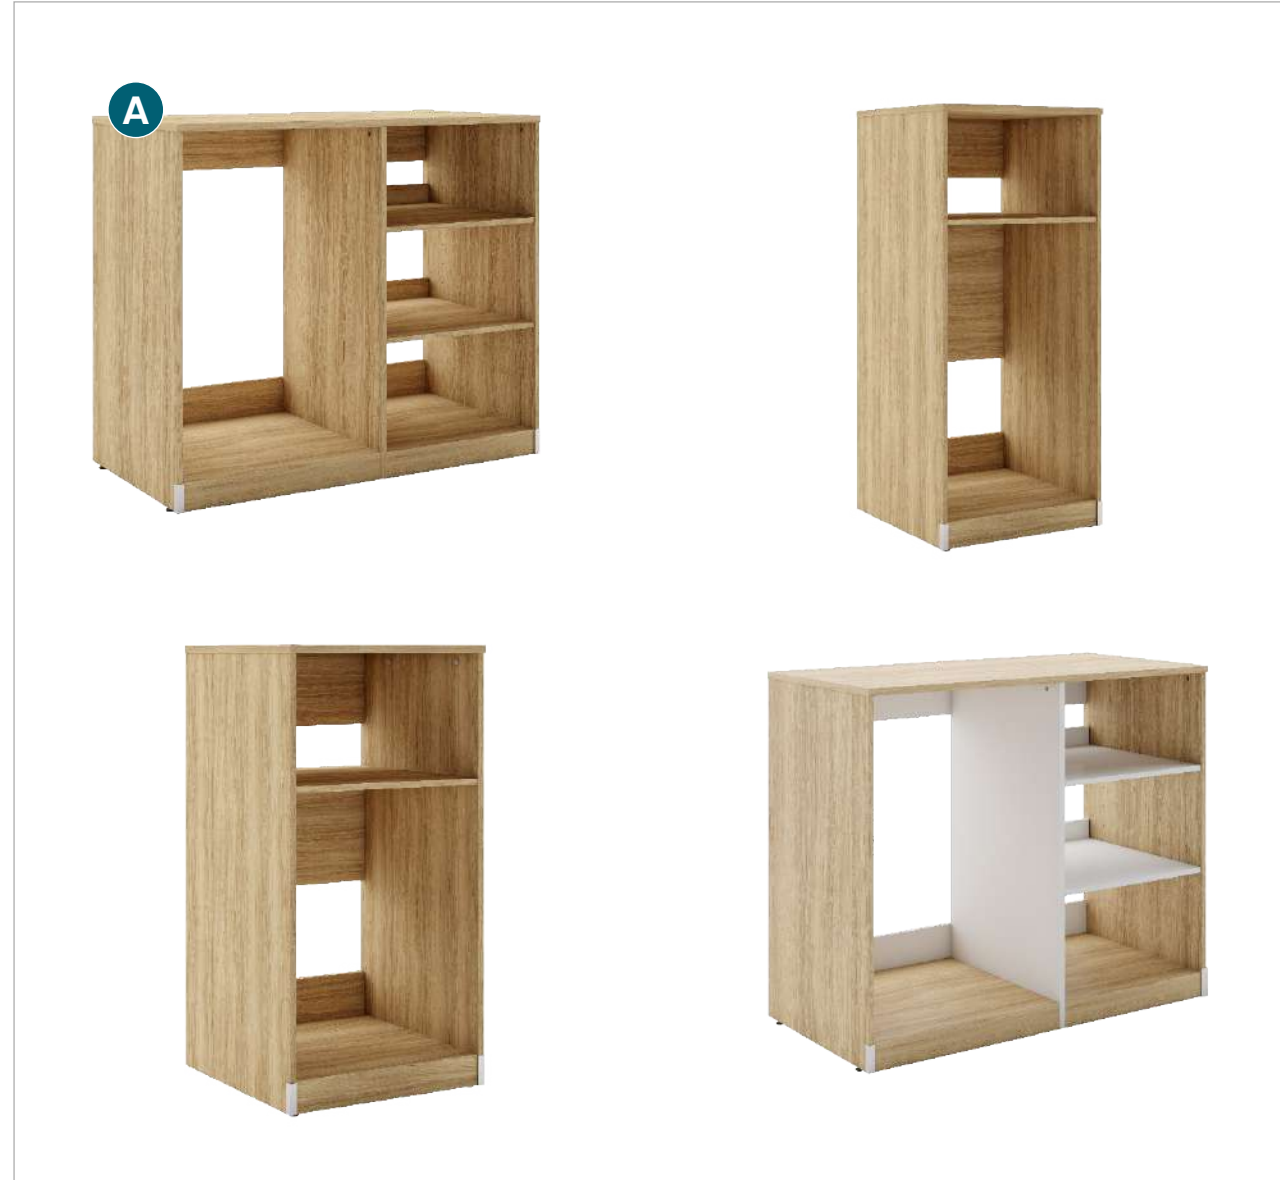

MICROFRIDGE CABINETS

A. MICROFRIDGE CABINETS

SINGLE COLOR

MICROFRIDGE CABINET

40"W x 20"D x 33-1/2"H

AHB 8145XX MFN

*fit 1.7 - 2.3 CU Refrigerator

33" MICROFRIDGE CABINET

48"W x 20"D x 33-1/2"H

AHB 8145XX MF33

*fit 1.7 - 2.3 CU Refrigerator

41" MICROFRIDGE CABINET

48"W x 20"D x 41"H

AHB 8145XX MF41

*fit 3.2 CU Refrigerator

46" VERTICAL MF CABINET

22-1/2"W x 22-1/2"D x 46"H

AHB 8145XX MFV

*fit 1.7 - 2.3 CU Refrigerator

52" VERTICAL MF CABINET

22-1/2"W x 22-1/2"D x 51-1/2"H

AHB 8145XX MFV52

*fit 3.2 CU Refrigerator

Shown in Fawn Cypress (FC) laminate

TWO TONE

MICROFRIDGE CABINET

40"W x 20"D x 33-1/2"H

AHB 8146FCFW MFN

*fit 1.7 - 2.3 CU Refrigerator

Shown in Fawn Cypress (FC) and Frosty White (FW) Laminate