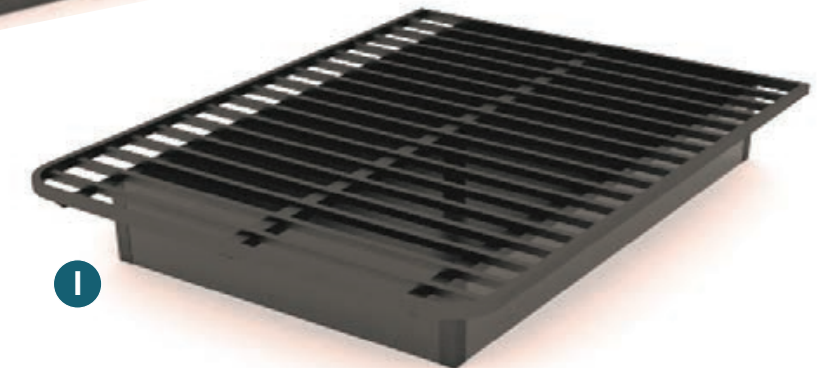

VOGUE COLLECTION

ROOM PACKAGE (LEFT)

A. Headboard

78"W x 3 3/16"D x 36"H
AHB 0850XX 36H6

B. Floating Nightstand Panel

24"W x 3 3/16"D x 48"H
AHB 0850XX C24NSP48

B1. Free Standing Nightstand

18"W x 16"D x 26"H
AHB 7100XX 18NSD26

B2. Nightstand Without Drawer

18"W x 16"D x 26"H
AHB 7100XX 18NSN26

C. End Table

24"W x 20"D x 22"H
AHT 7100XX ET

D. TV Panel

36"W x 1 3/16"D x 48"H
AHB 0100XX TVP36

E. Micro Fridge Cabinet

48"W x 22"D x 42"H
AHB 7100XX MF

F. Writing Desk 42"

42"W x 22"D x 30"H
AHT 7100XX DK42N

G. Desk Chair

22"W x 21"D x 39"H
AHC 5037IPXL TSK

H. Full Length Mirror

22"W x 2"D x 65"H
AHB 2200XX MR2365

I. Bed Base

22"W x 2"D x 65"H
AHB 2200XX MR2365