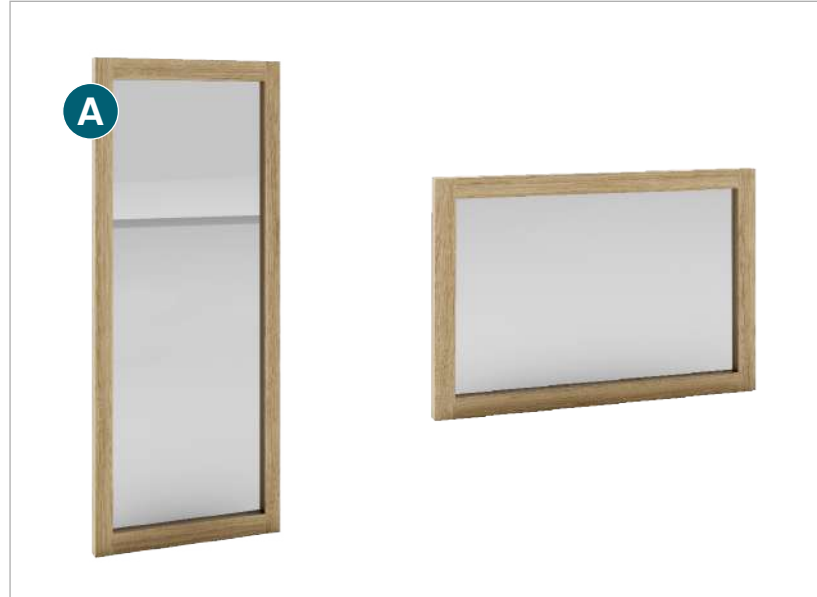

MIRRORS & SHELVES

A. MIRRORS

FULL LENGTH MIRROR

22-3/4"W x 1-5/16"D x 64-3/4"H
AHB 2200FC MR2365

VANITY MIRROR

28"W x 2"D x 40"H
AHB 2200FC MR2840

Shown mounted horizontal

shown in Fawn Cypress (FC) laminate