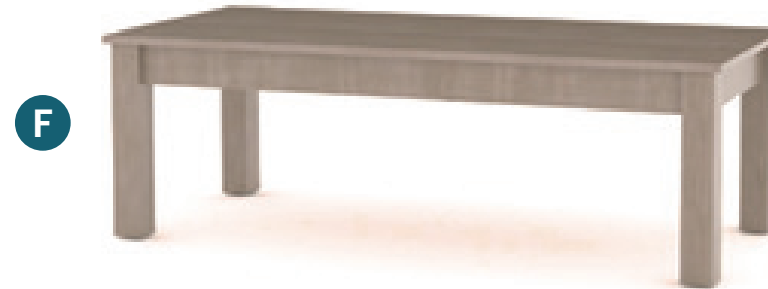

F. COFFEE TABLE

34"W x 22"D x 18"H
AHB 2200XX CT