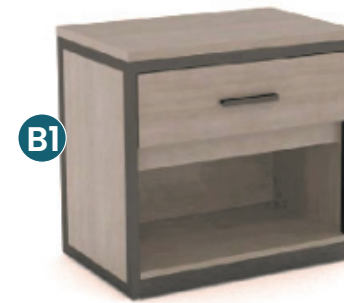

VOGUE COLLECTION

ROOM PACKAGE (LEFT)

A. Headboard

78"W x 3 3/16"D x 36"H
AHB 0850XX 36H6

B. Floating Nightstand Panel

24"W x 3 3/16"D x 48"H
AHB 0850XX C24NSP48

B1. Free Standing Nightstand

18"W x 16"D x 26"H
AHB 7100XX 18NSD26

B2. Nightstand Without Drawer

18"W x 16"D x 26"H
AHB 7100XX 18NSN26

C. End Table

24"W x 20"D x 22"H
AHT 7100XX ET

D. TV Panel

36"W x 1 3/16"D x 48"H
AHB 0100XX TVP36

E. Micro Fridge Cabinet

48"W x 22"D x 42"H
AHB 7100XX MF

F. Writing Desk 42"

42"W x 22"D x 30"H
AHT 7100XX DK42N

G. Desk Chair

22"W x 21"D x 39"H
AHC 5037IPXL TSK

H. Full Length Mirror

22"W x 2"D x 65"H
AHB 2200XX MR2365

I. Bed Base

22"W x 2"D x 65"H
AHB 2200XX MR2365