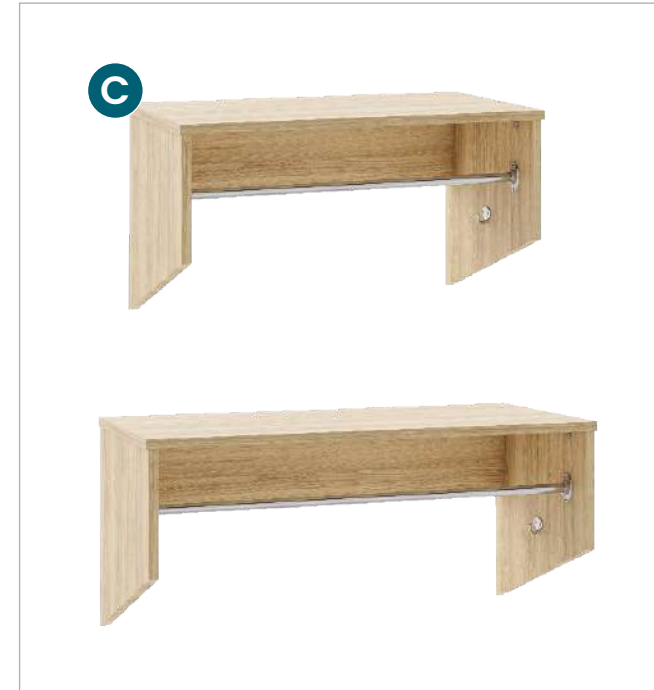

**C. CLOSET SHELVES**

**24" CLOSET SHELF**

24"W x 14"D x 14"H  
AHB 8145XX CS24

**30" CLOSET SHELF**

30"W x 14"D x 14"H  
AHB 8145XX CSH

*Shown in Fawn Cypress (FC) laminate*

**SUPPLEMENTAL PRODUCTS**

**A. ALL METAL BED BASE**