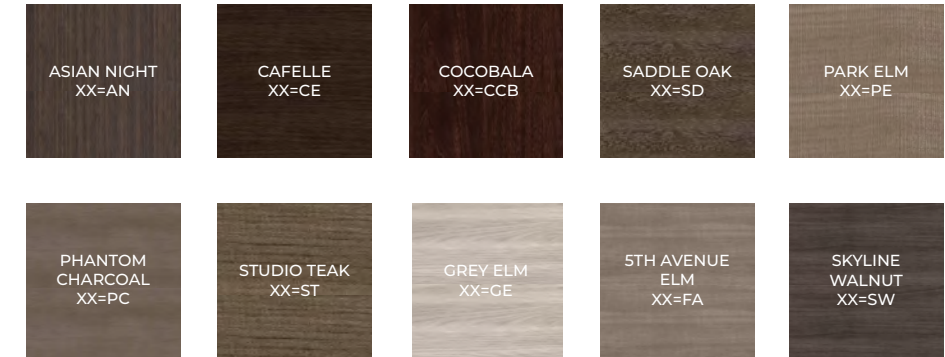

DICKSON

FURNITURE MANUFACTURERS

Motif SILVER
Collection

AVAILABLE IN STANDARD LAMINATE COLORS

LAMINATES

ARCHETYPE FABRIC

VINYL FABRIC

POWDER COAT COLOR