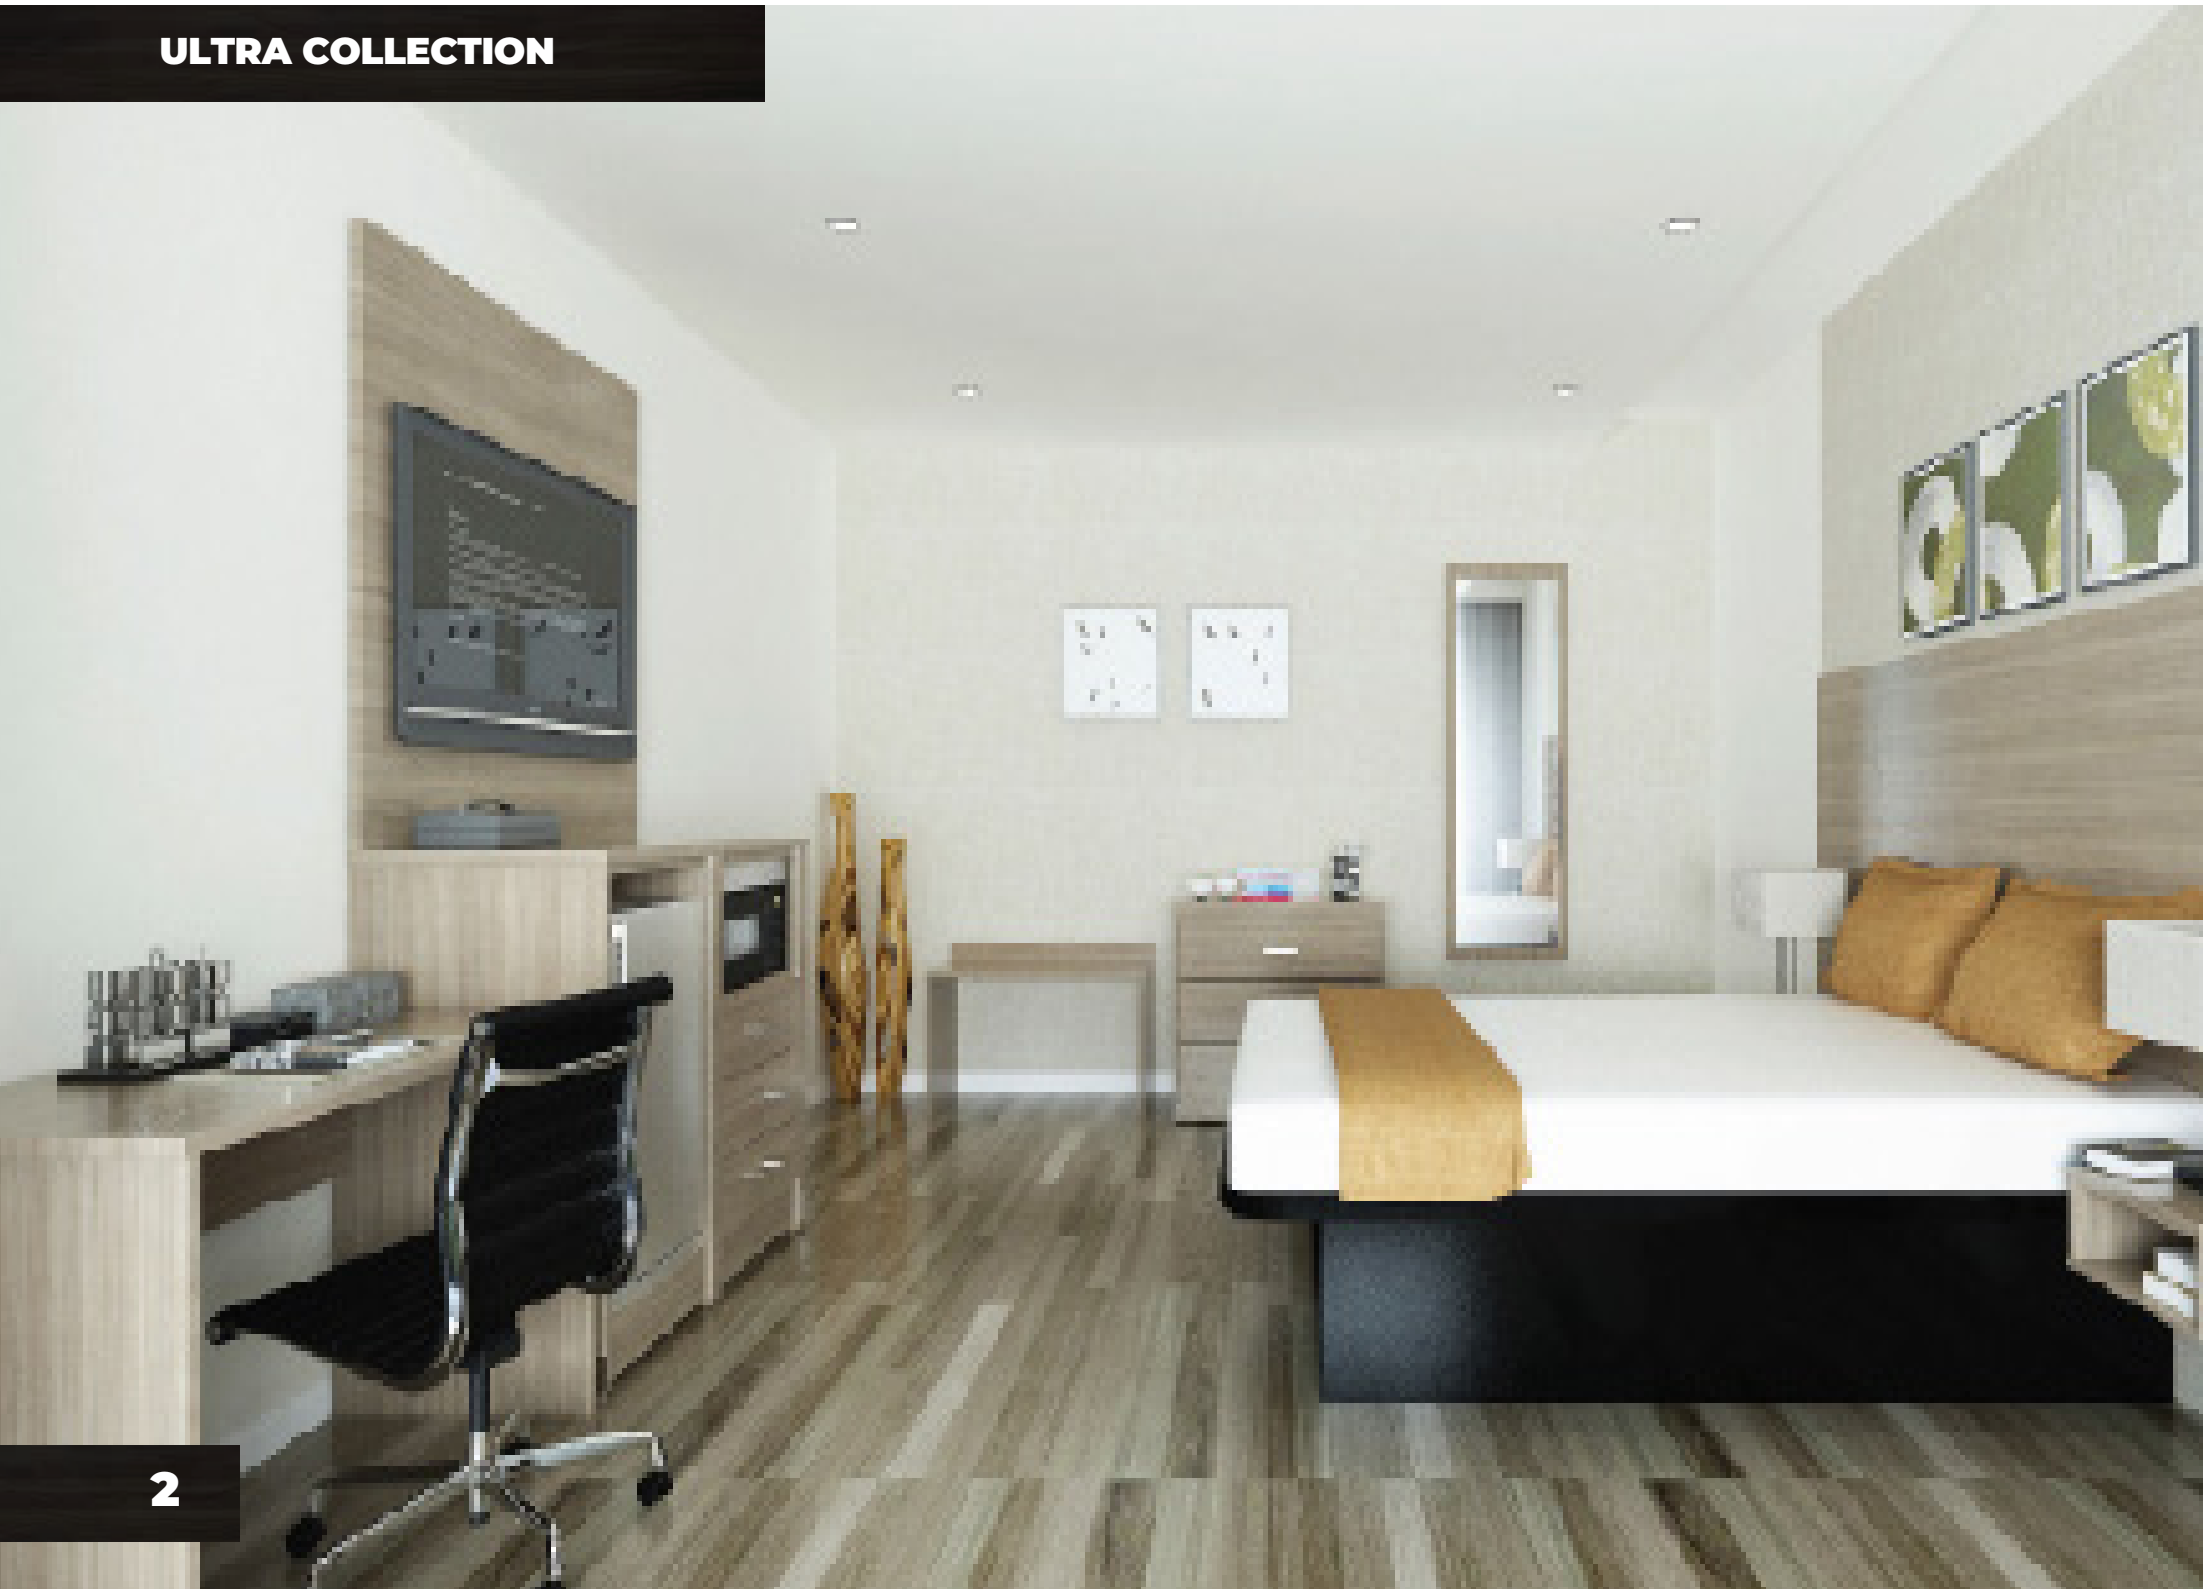

AVAILABLE IN STANDARD LAMINATE COLORS