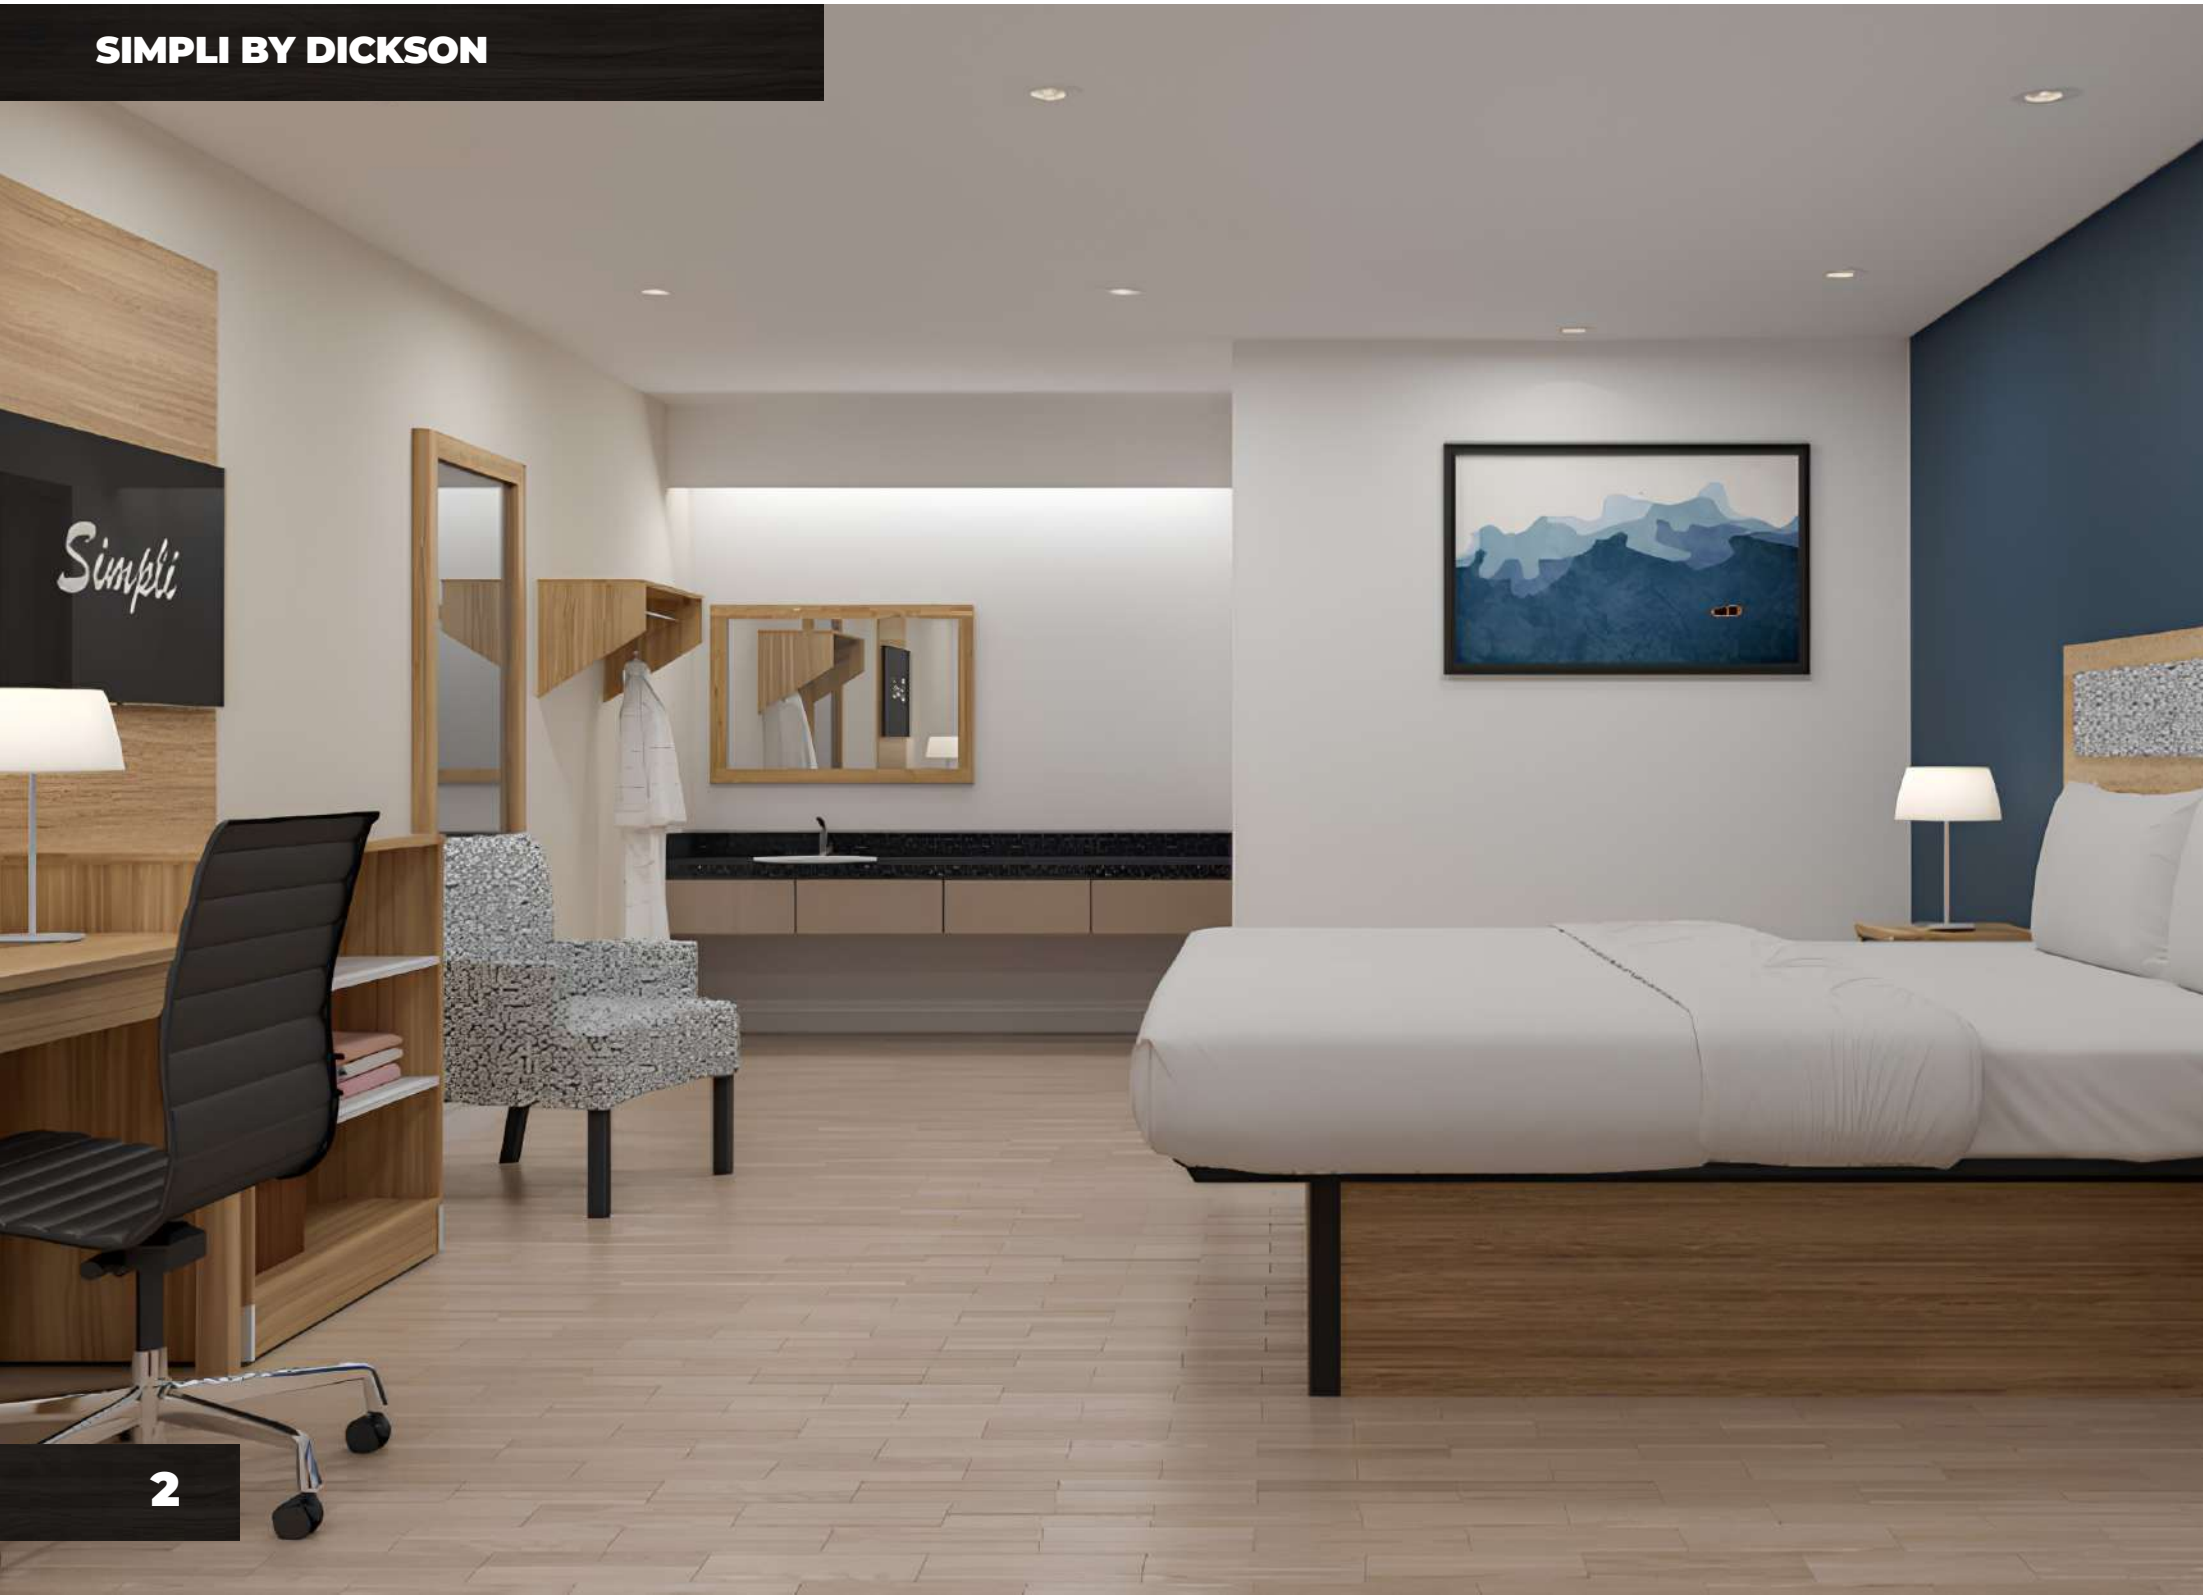

AVAILABLE IN STANDARD LAMINATE COLORS

LAMINATES (XX)

FABRICS (YY)