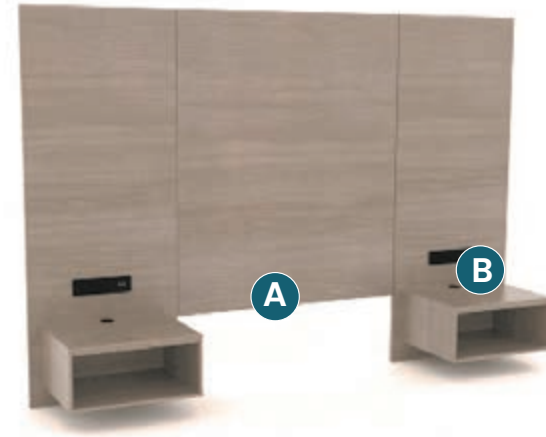

VOGUE COLLECTION

ROOM PACKAGE (LEFT)

A. Headboard

78"W x 3 3/16"D x 36"H
AHB 0850XX 36H6

B. Floating Nightstand Panel

24"W x 3 3/16"D x 48"H
AHB 0850XX C24NSP48

B1. Free Standing Nightstand

18"W x 16"D x 26"H
AHB 7100XX 18NSD26

B2. Nightstand Without Drawer

18"W x 16"D x 26"H
AHB 7100XX 18NSN26

C. End Table

24"W x 20"D x 22"H
AHT 7100XX ET

D. TV Panel

36"W x 1 3/16"D x 48"H
AHB 0100XX TVP36

E. Micro Fridge Cabinet

48"W x 22"D x 42"H
AHB 7100XX MF

F. Writing Desk 42"

42"W x 22"D x 30"H
AHT 7100XX DK42N

G. Desk Chair

22"W x 21"D x 39"H
AHC 5037IPXL TSK

H. Full Length Mirror

22"W x 2"D x 65"H
AHB 2200XX MR2365

I. Bed Base

22"W x 2"D x 65"H
AHB 2200XX MR2365