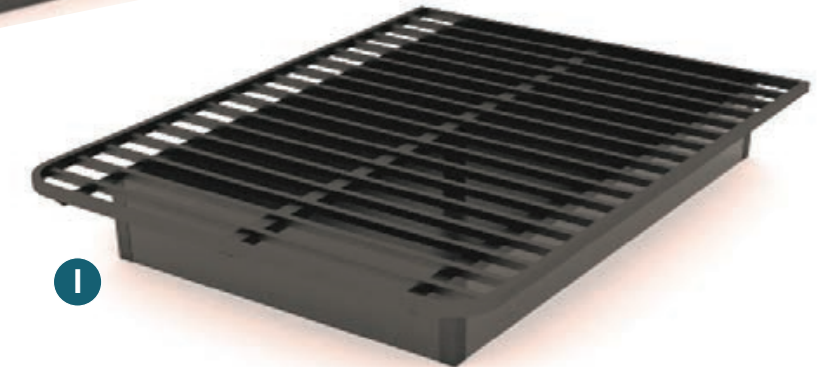

VOGUE COLLECTION

ROOM PACKAGE (LEFT)

A. Headboard

78"W x 3 3/16"D x 36"H
AHB 0850XX 36H6

B. Floating Nightstand Panel

24"W x 3 3/16"D x 48"H
AHB 0850XX C24NSP48

B1. Free Standing Nightstand

18"W x 16"D x 26"H
AHB 7100XX 18NSD26

B2. Nightstand Without Drawer

18"W x 16"D x 26"H
AHB 7100XX 18NSN26

C. End Table

24"W x 20"D x 22"H
AHT 7100XX ET

D. TV Panel

36"W x 1 3/16"D x 48"H
AHB 0100XX TVP36

E. Micro Fridge Cabinet

48"W x 22"D x 42"H
AHB 7100XX MF

F. Writing Desk 42"

42"W x 22"D x 30"H
AHT 7100XX DK42N

G. Desk Chair

22"W x 21"D x 39"H
AHC 5037IPXL TSK

H. Full Length Mirror

22"W x 2"D x 65"H
AHB 2200XX MR2365

I. Bed Base

22"W x 2"D x 65"H
AHB 2200XX MR2365