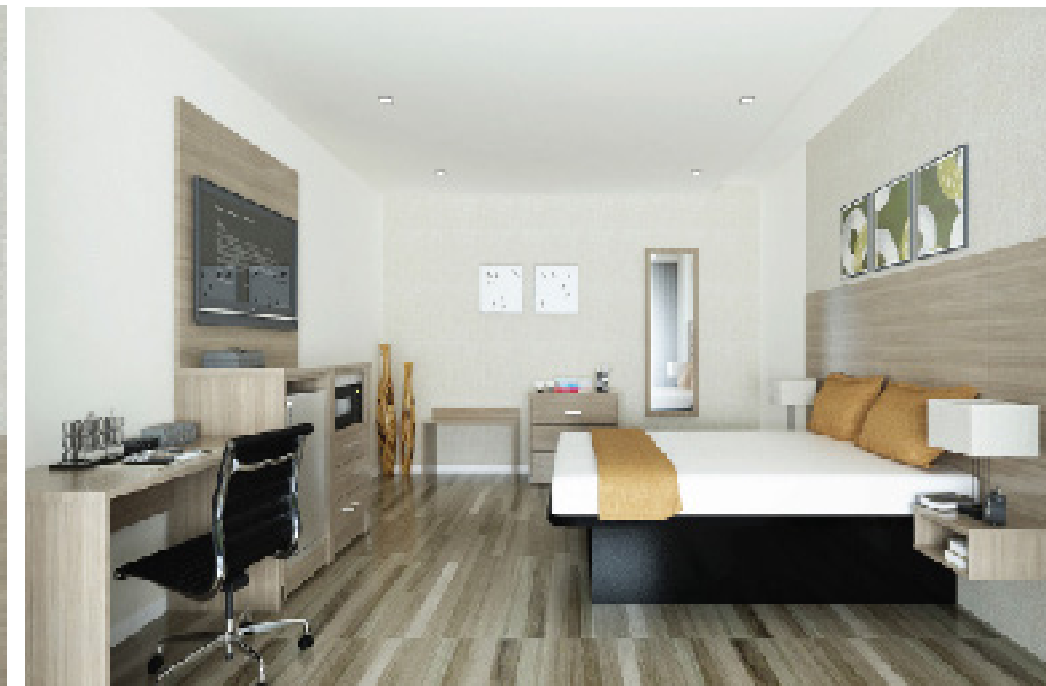

ROOM PACKAGE:

- A. HEADBOARD
- B. FLOATING NIGHTSTAND
- C. 3 DRAWER CHEST
- D. LUGGAGE BENCH
- E. TV PANEL
- F. MICRO FRIDGE CABINET
- G. PANEL WRITING DESK 38"
- H. DESK CHAIR
- I. FULL LENGTH MIRROR
- J. BED BASE

* A TYPICAL ROOM INCLUDES TWO NIGHTSTANDS