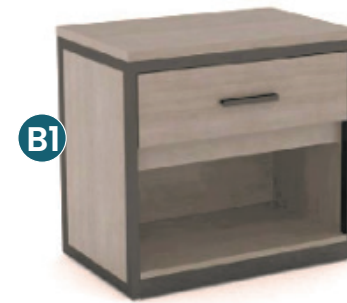

VOGUE COLLECTION

ROOM PACKAGE (LEFT)

A. Headboard

78"W x 3 3/16"D x 36"H
AHB 0850XX 36H6

B. Floating Nightstand Panel

24"W x 3 3/16"D x 48"H
AHB 0850XX C24NSP48

B1. Free Standing Nightstand

18"W x 16"D x 26"H
AHB 7100XX 18NSD26

B2. Nightstand Without Drawer

18"W x 16"D x 26"H
AHB 7100XX 18NSN26

C. End Table

24"W x 20"D x 22"H
AHT 7100XX ET

D. TV Panel

36"W x 1 3/16"D x 48"H
AHB 0100XX TVP36

E. Micro Fridge Cabinet

48"W x 22"D x 42"H
AHB 7100XX MF

F. Writing Desk 42"

42"W x 22"D x 30"H
AHT 7100XX DK42N

G. Desk Chair

22"W x 21"D x 39"H
AHC 5037IPXL TSK

H. Full Length Mirror

22"W x 2"D x 65"H
AHB 2200XX MR2365

I. Bed Base

22"W x 2"D x 65"H
AHB 2200XX MR2365