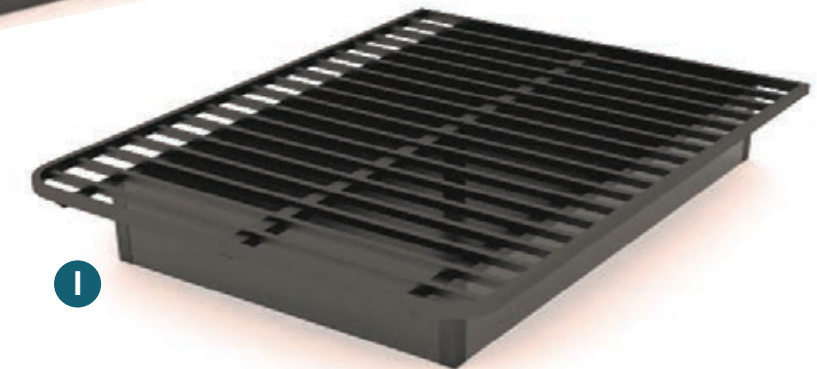

VOGUE COLLECTION

ROOM PACKAGE (LEFT)

A. Headboard

78"W x 3 3/16"D x 36"H
AHB 0850XX 36H6

B. Floating Nightstand Panel

24"W x 3 3/16"D x 48"H
AHB 0850XX C24NSP48

B1. Free Standing Nightstand

18"W x 16"D x 26"H
AHB 7100XX 18NSD26

B2. Nightstand Without Drawer

18"W x 16"D x 26"H
AHB 7100XX 18NSN26

C. End Table

24"W x 20"D x 22"H
AHT 7100XX ET

D. TV Panel

36"W x 1 3/16"D x 48"H
AHB 0100XX TVP36

E. Micro Fridge Cabinet

48"W x 22"D x 42"H
AHB 7100XX MF

F. Writing Desk 42"

42"W x 22"D x 30"H
AHT 7100XX DK42N

G. Desk Chair

22"W x 21"D x 39"H
AHC 5037IPXL TSK

H. Full Length Mirror

22"W x 2"D x 65"H
AHB 2200XX MR2365

I. Bed Base

22"W x 2"D x 65"H
AHB 2200XX MR2365